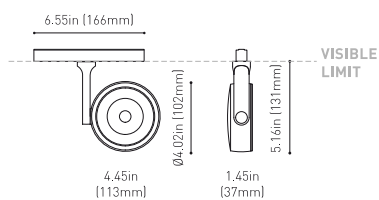

### DIMENSIONS

### LIGHTING FIXTURE | PHOTOMETRIC DATA

Power values of the system	27,00 W
Dimming	0-10V

### LIGHTING FIXTURE | ELECTRICAL DATA

Environmental location	DAMP
Swivel angle	310°
Rotation angle	360°
Track type	Track 48V
Weight	1.18 lb   535 gr
Packaged weight	1.45 lb   660 gr
Packaging dimensions	8.58 x 7.68 x 2.44 in   218 x 195 x 62 mm
Materials	Aluminium - Polycarbonate