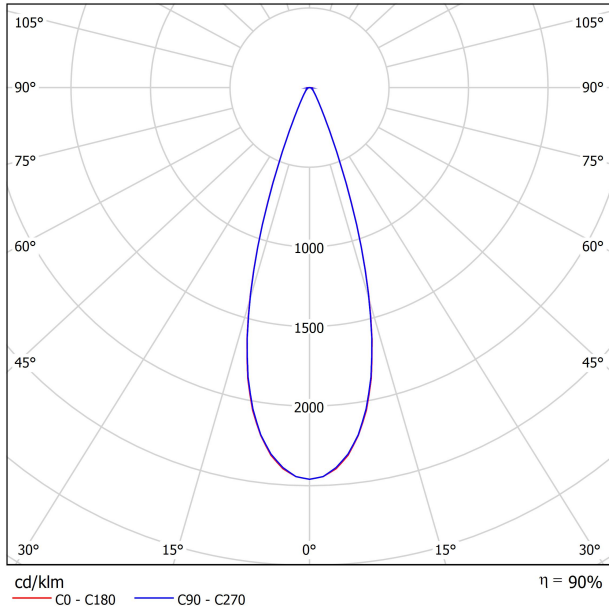

PRODUCT

| | |
|-----------------------|----------------|
| Type | LED |
| Gross luminous flux | 2850 Lm |
| Color temperature | 2700 K |
| Chromatic stability | MacAdam Step 2 |
| Color Rendering Index | CRI>90 |
| Power | 24.5 W |
| Efficacy | 116 Lm/W |
| LED lifespan | L90B10>55.000h |

LIGHT SOURCE

| | |
|-------------------------|---------|
| Lighting efficiency | 90% |
| Delivered luminous flux | 2565 Lm |
| Light beam angle | 34° |

LIGHTING FIXTURE | PHOTOMETRIC DATA

| | |
|----------------------------|---------|
| Power values of the system | 27,00 W |
| Dimming | DALI |

LIGHTING FIXTURE | ELECTRICAL DATA

| | |
|------------------------|---|
| Environmental location | DAMP |
| Swivel angle | 310° |
| Rotation angle | 360° |
| Track type | Track 48V |
| Weight | 1.18 lb 535 gr |
| Packaged weight | 1.45 lb 660 gr |
| Packaging dimensions | 8.58 x 7.68 x 2.44 in 218 x 195 x 62 mm |
| Materials | Aluminium - Polycarbonate |

POLAR DIAGRAM

CONICAL DIAGRAM