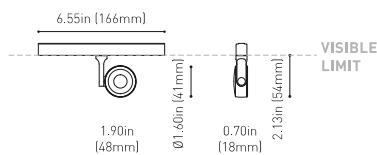

DIMENSIONS

ACCESSORIES

TRACK 48V OPTIONS

AWARDS

PRODUCT

Name	SIX XS 48V SHORT UL DIM 0/10V 23° 4000K NTW
Reference	U3350122NTW-S
Color	Textured black - White track
Category	Track Lights

LIGHT SOURCE

Type	LED
Gross luminous flux	530 Lm
Color temperature	4000 K
Chromatic stability	MacAdam Step 2
Color Rendering Index	CRI>90
Power	4.5 W
Efficacy	118 Lm/W
LED lifespan	L90B10>55.000h

LIGHTING FIXTURE | PHOTOMETRIC DATA

Lighting efficiency	86%
Delivered luminous flux	456 Lm
Light beam angle	23°

LIGHTING FIXTURE | ELECTRICAL DATA

Power values of the system	5,00 W
Dimming	0-10V

OTHER DATA

Environmental location	DAMP
Swivel angle	310°
Rotation angle	360°
Track type	Track 48V
Weight	0.25 lb 112 gr
Packaged weight	0.35 lb 160 gr
Packaging dimensions	7.48x5.71x0.94 in 190x145x24 mm
Materials	Aluminium - Polycarbonate

Six 48V is a family of spotlights for low voltage tracklight applications that stands out for its lightness and elegance. Available in L, M, S, and XS, its body; disk looking, rounded shaped, encloses an innovative combination of reflector and lens. The combined action of both, allows Six to direct light rays with the maximum uniformity in a very small distance that, at the same time, has made possible its differential design-reduced and minimalist-. In addition, Six can be freely articulated due to its airy arm which allows the spotlight to be orientated in any direction.