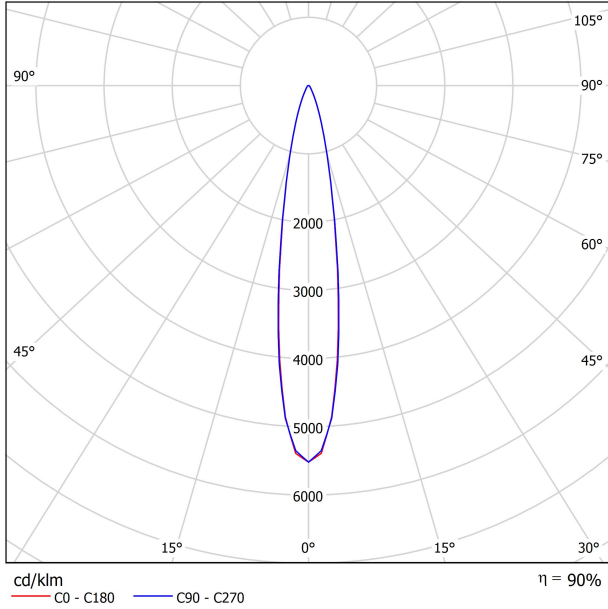

POLAR DIAGRAM