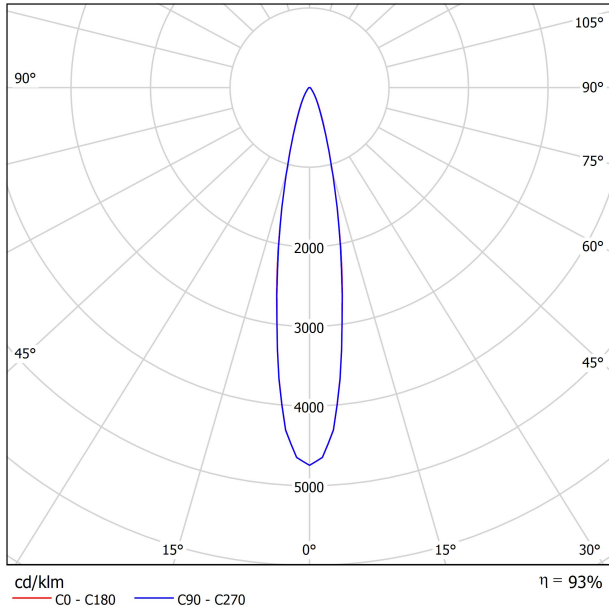

DIMENSIONS

ACCESORIES

TRACK 48V OPTIONS

AWARDS

Name	SIX M 48V SHORT UL DIM 0/10V 19° 4000K NTW
Reference	U3300112NTW-S
Color	Textured black - White track
Category	Track Lights

Type	LED
Gross luminous flux	2160 Lm
Color temperature	4000 K
Chromatic stability	MacAdam Step 2
Color Rendering Index	CRI>90
Power	17 W
Efficacy	127 Lm/W
LED lifespan	L90B10>55.000h

Lighting efficiency	93%
Delivered luminous flux	2009 Lm
Light beam angle	19°

Power values of the system	18,00 W
Dimming	0-10V

Environmental location	DAMP
Swivel angle	310°
Rotation angle	360°
Track type	Track 48V
Weight	0.67 lb 303 gr
Packaged weight	0.83 lb 375 gr
Packaging dimensions	7.40x6.50x2.09 in 188x165x53 mm
Materials	Aluminium - Polycarbonate

POLAR DIAGRAM

CONICAL DIAGRAM