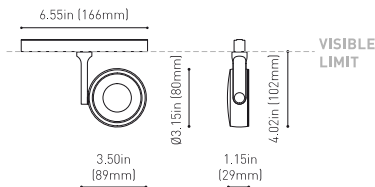

DIMENSIONS

ACCESORIES

TRACK 48V OPTIONS

AWARDS

Name	SIX M 48V SHORT UL DIM 0/10V 19° 4000K NTW
Reference	U3300112NTW-S
Color	Textured black - White track
Category	Track Lights

Type	LED
Gross luminous flux	2160 Lm
Color temperature	4000 K
Chromatic stability	MacAdam Step 2
Color Rendering Index	CRI>90
Power	17 W
Efficacy	127 Lm/W
LED lifespan	L90B10>55.000h

Lighting efficiency	93%
Delivered luminous flux	2009 Lm
Light beam angle	19°

Power values of the system	18,00 W
Dimming	0-10V

Environmental location	DAMP
Swivel angle	310°
Rotation angle	360°
Track type	Track 48V
Weight	0.67 lb 303 gr
Packaged weight	0.83 lb 375 gr
Packaging dimensions	7.40x6.50x2.09 in 188x165x53 mm
Materials	Aluminium - Polycarbonate

PRODUCT

LIGHT SOURCE

LIGHTING FIXTURE | PHOTOMETRIC DATA

LIGHTING FIXTURE | ELECTRICAL DATA

OTHER DATA

Six 48V is a family of spotlights for low voltage tracklight applications that stands out for its lightness and elegance. Available in L, M, S, and XS, its body; disk looking, rounded shaped, encloses an innovative combination of reflector and lens. The combined action of both, allows Six to direct light rays with the maximum uniformity in a very small distance that, at the same time, has made possible its differential design-reduced and minimalist-. In addition, Six can be freely articulated due to its airy arm which allows the spotlight to be orientated in any direction.