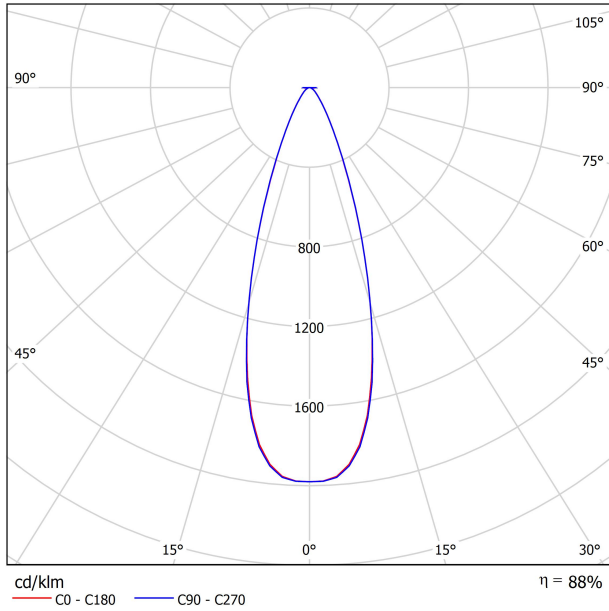

### DIMENSIONS

### LIGHT SOURCE

Lighting efficiency	88%
Delivered luminous flux	466 Lm
Light beam angle	34°

### LIGHTING FIXTURE | ELECTRICAL DATA

Environmental location	DAMP
Swivel angle	310°
Rotation angle	360°
Track type	Track 48V
Weight	0.25 lb   112 gr
Packaged weight	0.35 lb   160 gr
Packaging dimensions	7.48 x 5.71 x 0.94 in   190 x 145 x 24 mm
Materials	Aluminium - Polycarbonate

POLAR DIAGRAM

CONICAL DIAGRAM