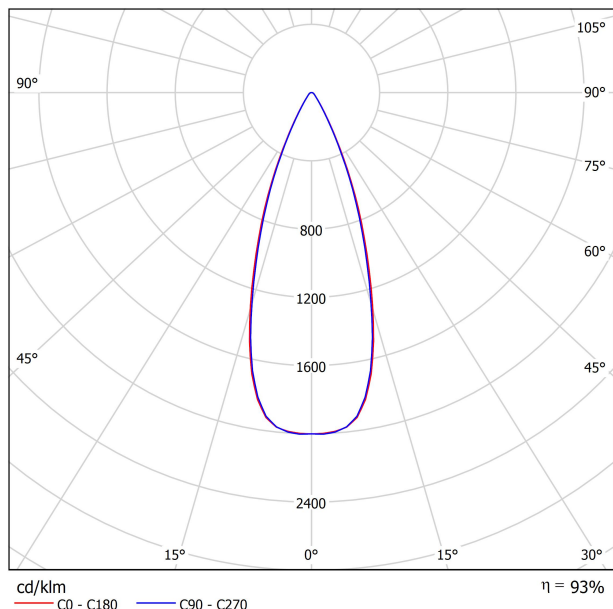

Efficacy 125 Lm/W

LED lifespan L90B10>55.000h

LIGHTING FIXTURE | PHOTOMETRIC DATA

Lighting efficiency 93%

Delivered luminous flux 1981 Lm

Light beam angle 38°

LIGHTING FIXTURE | ELECTRICAL DATA

Power values of the system 18,00 W

Dimming 0-10V

OTHER DATA

DAMP

Swivel angle 310°

Rotation angle 360°

Track type Track 48V

Weight 0.67 lb | 303 gr

Packaged weight 0.83 lb | 375 gr

POLAR DIAGRAM

CONICAL DIAGRAM