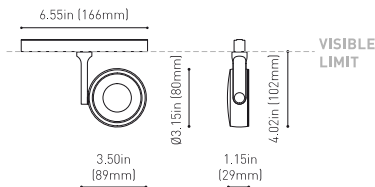

DIMENSIONS

ACCESORIES

TRACK 48V OPTIONS

AWARDS

Name	SIX M 48V SHORT UL DIM DALI 19° 4000K NT
Reference	U3300212NT-S
Color	Textured black
Category	Track Lights

PRODUCT

Type	LED
Gross luminous flux	2160 Lm
Color temperature	4000 K
Chromatic stability	MacAdam Step 2
Color Rendering Index	CRI>90
Power	17 W
Efficacy	127 Lm/W
LED lifespan	L90B10>55.000h

LIGHT SOURCE

Lighting efficiency	93%
Delivered luminous flux	2009 Lm
Light beam angle	19°

LIGHTING FIXTURE | PHOTOMETRIC DATA

Power values of the system	18,00 W
Dimming	DALI

LIGHTING FIXTURE | ELECTRICAL DATA

Environmental location	DAMP
Swivel angle	310°
Rotation angle	360°
Track type	Track 48V
Weight	0.67 lb 303 gr
Packaged weight	0.83 lb 375 gr
Packaging dimensions	7.40 x 6.50 x 2.09 in 188 x 165 x 53 mm
Materials	Aluminium - Polycarbonate

OTHER DATA

Six 48V is a family of spotlights for low voltage tracklight applications that stands out for its lightness and elegance. Available in L, M, S, and XS, its body; disk looking, rounded shaped, encloses an innovative combination of reflector and lens. The combined action of both, allows Six to direct light rays with the maximum uniformity in a very small distance that, at the same time, has made possible its differential design-reduced and minimalist-. In addition, Six can be freely articulated due to its airy arm which allows the spotlight to be orientated in any direction.