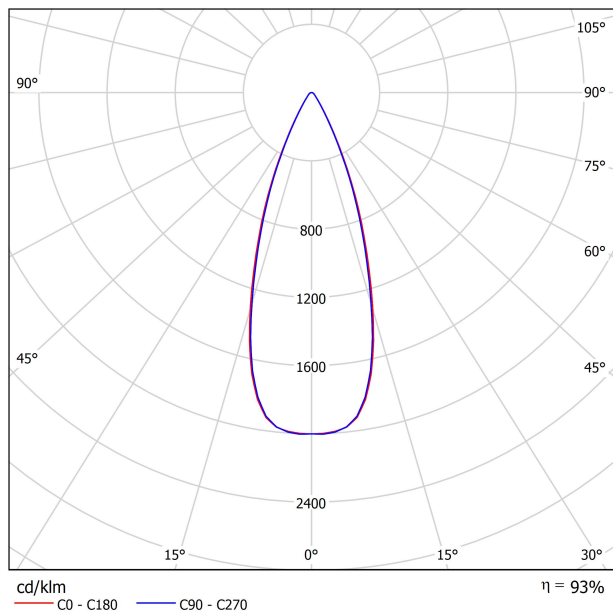

DIMENSIONS

ACCESORIES

TRACK 48V OPTIONS

AWARDS

Name	SIX M 48V SHORT UL DIM DALI 38° 3000K NTW
Reference	U3300231NTW-S
Color	Textured black - White track
Category	Track Lights

Type	LED
Gross luminous flux	2130 Lm
Color temperature	3000 K
Chromatic stability	MacAdam Step 2
Color Rendering Index	CRI>90
Power	17 W
Efficacy	125 Lm/W
LED lifespan	L90B10>55.000h

Lighting efficiency	93%
Delivered luminous flux	1981 Lm
Light beam angle	38°

Power values of the system	18,00 W
Dimming	DALI

Environmental location	DAMP
Swivel angle	310°
Rotation angle	360°
Track type	Track 48V
Weight	0.67 lb 303 gr
Packaged weight	0.83 lb 375 gr
Packaging dimensions	7.40x6.50x2.09 in 188x165x53 mm
Materials	Aluminium - Polycarbonate

PRODUCT

LIGHT SOURCE

LIGHTING FIXTURE | PHOTOMETRIC DATA

LIGHTING FIXTURE | ELECTRICAL DATA

OTHER DATA

Six 48V is a family of spotlights for low voltage tracklight applications that stands out for its lightness and elegance. Available in L, M, S, and XS, its body; disk looking, rounded shaped, encloses an innovative combination of reflector and lens. The combined action of both, allows Six to direct light rays with the maximum uniformity in a very small distance that, at the same time, has made possible its differential design-reduced and minimalist-. In addition, Six can be freely articulated due to its airy arm which allows the spotlight to be orientated in any direction.

POLAR DIAGRAM

CONICAL DIAGRAM