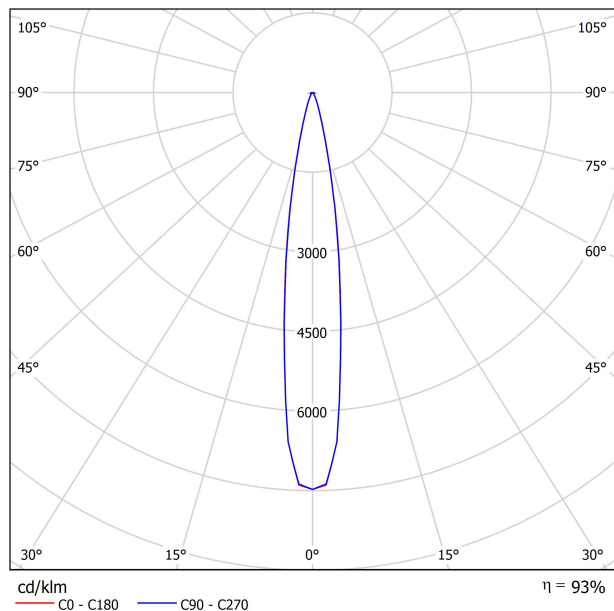

DIMENSIONS

ACCESSORIES

TRACK 48V OPTIONS

AWARDS

Name	SIX L 48V SHORT UL DIM DALI 17° 3000K NTW
Reference	U3290211NTW-S
Color	Textured black - White track
Category	Track Lights

Type	LED
Gross luminous flux	2950 Lm
Color temperature	3000 K
Chromatic stability	MacAdam Step 2
Color Rendering Index	CRI>90
Power	24.5 W
Efficacy	120 Lm/W
LED lifespan	L90B10>55.000h

Lighting efficiency	93%
Delivered luminous flux	2744 Lm
Light beam angle	17°

Power values of the system	27,00 W
Dimming	DALI

Environmental location	DAMP
Swivel angle	310°
Rotation angle	360°
Track type	Track 48V
Weight	1.18 lb 535 gr
Packaged weight	1.45 lb 660 gr
Packaging dimensions	8.58x7.68x2.44 in 218x195x62 mm
Materials	Aluminium - Polycarbonate

PRODUCT

LIGHT SOURCE

LIGHTING FIXTURE | PHOTOMETRIC DATA

LIGHTING FIXTURE | ELECTRICAL DATA

OTHER DATA

Six 48V is a family of spotlights for low voltage tracklight applications that stands out for its lightness and elegance. Available in L, M, S, and XS, its body; disk looking, rounded shaped, encloses an innovative combination of reflector and lens. The combined action of both, allows Six to direct light rays with the maximum uniformity in a very small distance that, at the same time, has made possible its differential design-reduced and minimalist-. In addition, Six can be freely articulated due to its airy arm which allows the spotlight to be orientated in any direction.

POLAR DIAGRAM

CONICAL DIAGRAM