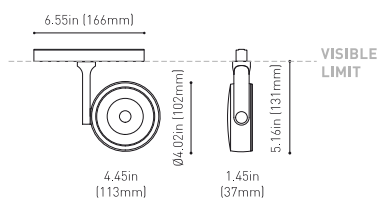

DIMENSIONS

ACCESSORIES

TRACK 48V OPTIONS

AWARDS

Name	SIX L 48V SHORT UL DIM DALI 17° 3000K NTW
Reference	U3290211NTW-S
Color	Textured black - White track
Category	Track Lights

Type	LED
Gross luminous flux	2950 Lm
Color temperature	3000 K
Chromatic stability	MacAdam Step 2
Color Rendering Index	CRI>90
Power	24.5 W
Efficacy	120 Lm/W
LED lifespan	L90B10>55.000h

Lighting efficiency	93%
Delivered luminous flux	2744 Lm
Light beam angle	17°

Power values of the system	27,00 W
Dimming	DALI

Environmental location	DAMP
Swivel angle	310°
Rotation angle	360°
Track type	Track 48V
Weight	1.18 lb 535 gr
Packaged weight	1.45 lb 660 gr
Packaging dimensions	8.58x7.68x2.44 in 218x195x62 mm
Materials	Aluminium - Polycarbonate

PRODUCT

LIGHT SOURCE

LIGHTING FIXTURE | PHOTOMETRIC DATA

LIGHTING FIXTURE | ELECTRICAL DATA

OTHER DATA

Six 48V is a family of spotlights for low voltage tracklight applications that stands out for its lightness and elegance. Available in L, M, S, and XS, its body; disk looking, rounded shaped, encloses an innovative combination of reflector and lens. The combined action of both, allows Six to direct light rays with the maximum uniformity in a very small distance that, at the same time, has made possible its differential design-reduced and minimalist-. In addition, Six can be freely articulated due to its airy arm which allows the spotlight to be orientated in any direction.