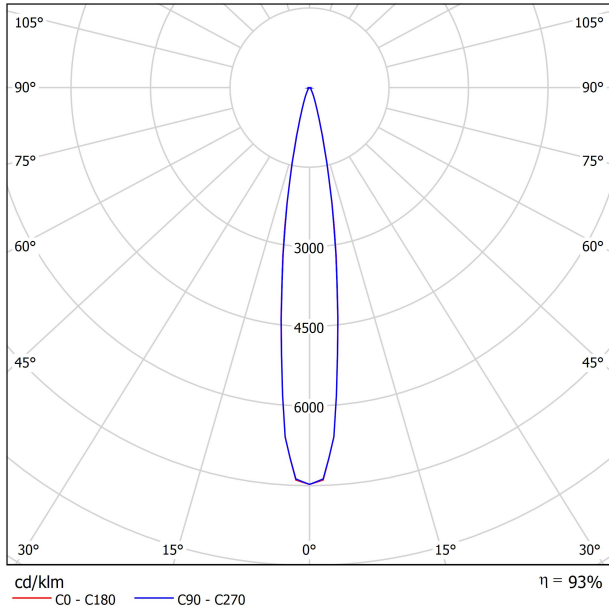

### LIGHTING FIXTURE | PHOTOMETRIC DATA

Lighting efficiency 93%

Delivered luminous flux 2790 Lm

Light beam angle 17°

### OTHER DATA

DAMP

Swivel angle 310°

Rotation angle 360°

Track type Track 48V

Weight 1.18 lb | 535 gr

Packaged weight 1.45 lb | 660 gr

Packaging dimensions 8.58x7.68x2.44 in | 218x195x62 mm

POLAR DIAGRAM

CONICAL DIAGRAM