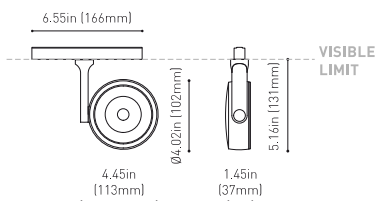

### DIMENSIONS

### LIGHTING FIXTURE | PHOTOMETRIC DATA

Lighting efficiency 93%

Delivered luminous flux 2790 Lm

Light beam angle 17°

### OTHER DATA

DAMP

Swivel angle 310°

Rotation angle 360°

Track type Track 48V

Weight 1.18 lb | 535 gr

Packaged weight 1.45 lb | 660 gr

Packaging dimensions 8.58x7.68x2.44 in | 218x195x62 mm