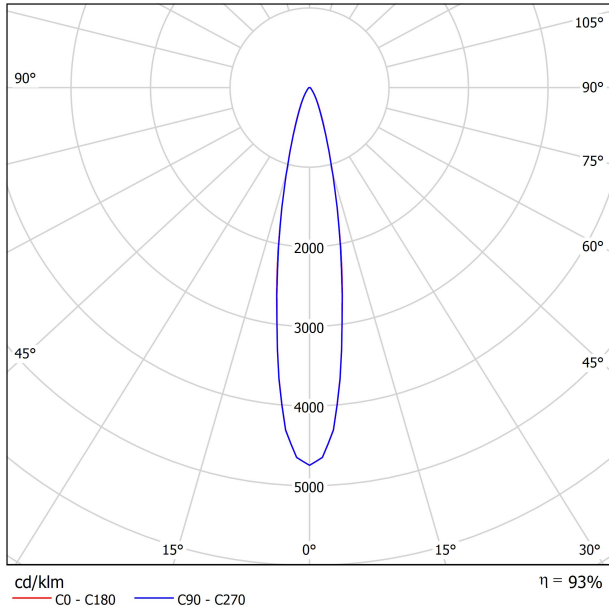

DIMENSIONS

ACCESORIES

TRACK 48V OPTIONS

AWARDS

Name	SIX M 48V SHORT UL DIM DALI 19° 2700K WTW
Reference	U3300210WTW-S
Color	Textured white - White track
Category	Track Lights

Type	LED
Gross luminous flux	2050 Lm
Color temperature	2700 K
Chromatic stability	MacAdam Step 2
Color Rendering Index	CRI>90
Power	17 W
Efficacy	121 Lm/W
LED lifespan	L90B10>55.000h

Lighting efficiency	93%
Delivered luminous flux	1907 Lm
Light beam angle	19°

Power values of the system	18,00 W
Dimming	DALI

Environmental location	DAMP
Swivel angle	310°
Rotation angle	360°
Track type	Track 48V
Weight	0.67 lb 303 gr
Packaged weight	0.83 lb 375 gr
Packaging dimensions	7.40x6.50x2.09 in 188x165x53 mm
Materials	Aluminium - Polycarbonate

POLAR DIAGRAM

CONICAL DIAGRAM