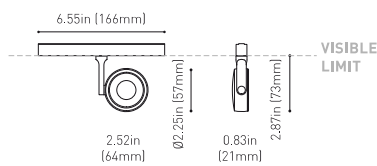

DIMENSIONS

ACCESORIES

TRACK 48V OPTIONS

AWARDS

Name	SIX S 48V SHORT UL DIM DALI 34° 3000K WTW
Reference	U3330231WTW-S
Color	Textured white - White track
Category	Track Lights

PRODUCT

Type	LED
Gross luminous flux	1140 Lm
Color temperature	3000 K
Chromatic stability	MacAdam Step 2
Color Rendering Index	CRI>90
Power	9 W
Efficacy	127 Lm/W
LED lifespan	L80B10>60.000h

LIGHT SOURCE

Lighting efficiency	89%
Delivered luminous flux	1015 Lm
Light beam angle	34°

LIGHTING FIXTURE | PHOTOMETRIC DATA

LIGHTING FIXTURE | ELECTRICAL DATA

Power values of the system	8,50 W
Dimming	DALI

OTHER DATA

Environmental location	DAMP
Swivel angle	310°
Rotation angle	360°
Track type	Track 48V
Weight	0.36 lb 164 gr
Packaged weight	0.46 lb 210 gr
Packaging dimensions	7.48x5.71x0.94 in 190x145x24 mm
Materials	Aluminium - Polycarbonate

Six 48V is a family of spotlights for low voltage tracklight applications that stands out for its lightness and elegance. Available in L, M, S, and XS, its body; disk looking, rounded shaped, encloses an innovative combination of reflector and lens. The combined action of both, allows Six to direct light rays with the maximum uniformity in a very small distance that, at the same time, has made possible its differential design-reduced and minimalist-. In addition, Six can be freely articulated due to its airy arm which allows the spotlight to be orientated in any direction.