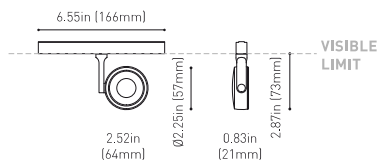

DIMENSIONS

ACCESSORIES

TRACK 48V OPTIONS

AWARDS

Name	SIX S 48V SHORT UL DIM DALI 17° 4000K WTW
Reference	U3330212WTW-S
Color	Textured white - White track
Category	Track Lights

PRODUCT

Type	LED
Gross luminous flux	1210 Lm
Color temperature	4000 K
Chromatic stability	MacAdam Step 2
Color Rendering Index	CRI>90
Power	9 W
Efficacy	134 Lm/W
LED lifespan	L80B10>60.000h

LIGHT SOURCE

Lighting efficiency	86%
Delivered luminous flux	1041 Lm
Light beam angle	17°

LIGHTING FIXTURE | PHOTOMETRIC DATA

LIGHTING FIXTURE | ELECTRICAL DATA

Power values of the system	8,50 W
Dimming	DALI

OTHER DATA

Environmental location	DAMP
Swivel angle	310°
Rotation angle	360°
Track type	Track 48V
Weight	0.36 lb 164 gr
Packaged weight	0.46 lb 210 gr
Packaging dimensions	7.48x5.71x0.94 in 190x145x24 mm
Materials	Aluminium - Polycarbonate

Six 48V is a family of spotlights for low voltage tracklight applications that stands out for its lightness and elegance. Available in L, M, S, and XS, its body; disk looking, rounded shaped, encloses an innovative combination of reflector and lens. The combined action of both, allows Six to direct light rays with the maximum uniformity in a very small distance that, at the same time, has made possible its differential design-reduced and minimalist-. In addition, Six can be freely articulated due to its airy arm which allows the spotlight to be orientated in any direction.