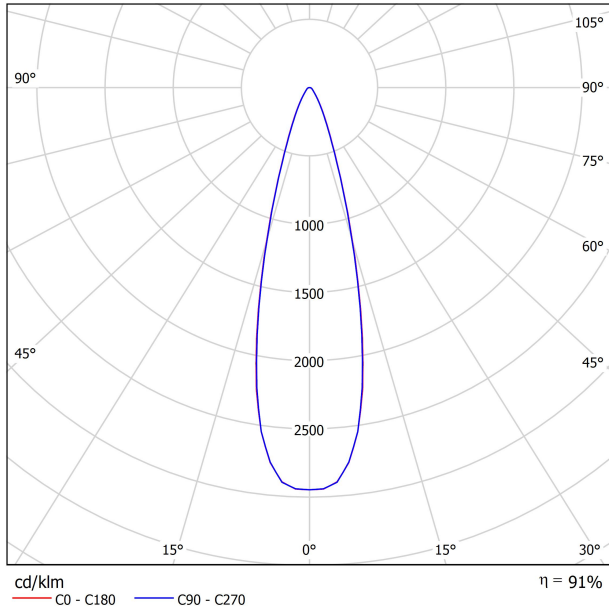

POLAR DIAGRAM