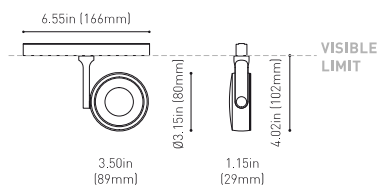

DIMENSIONS

ACCESORIES

TRACK 48V OPTIONS

AWARDS

PRODUCT

Name	SIX M 48V SHORT UL DIM 0/10V 28° 2700K WT
Reference	U3300120WT-S
Color	Textured white
Category	Track Lights

LIGHT SOURCE

Type	LED
Gross luminous flux	2050 Lm
Color temperature	2700 K
Chromatic stability	MacAdam Step 2
Color Rendering Index	CRI>90
Power	17 W
Efficacy	121 Lm/W
LED lifespan	L90B10>55.000h

LIGHTING FIXTURE | PHOTOMETRIC DATA

Lighting efficiency	91%
Delivered luminous flux	1866 Lm
Light beam angle	28°

LIGHTING FIXTURE | ELECTRICAL DATA

Power values of the system	18,00 W
Dimming	0-10V

OTHER DATA

Environmental location	DAMP
Swivel angle	310°
Rotation angle	360°
Track type	Track 48V
Weight	0.67 lb 303 gr
Packaged weight	0.83 lb 375 gr
Packaging dimensions	7.40 x 6.50 x 2.09 in 188 x 165 x 53 mm
Materials	Aluminium - Polycarbonate

Six 48V is a family of spotlights for low voltage tracklight applications that stands out for its lightness and elegance. Available in L, M, S, and XS, its body; disk looking, rounded shaped, encloses an innovative combination of reflector and lens. The combined action of both, allows Six to direct light rays with the maximum uniformity in a very small distance that, at the same time, has made possible its differential design-reduced and minimalist-. In addition, Six can be freely articulated due to its airy arm which allows the spotlight to be orientated in any direction.