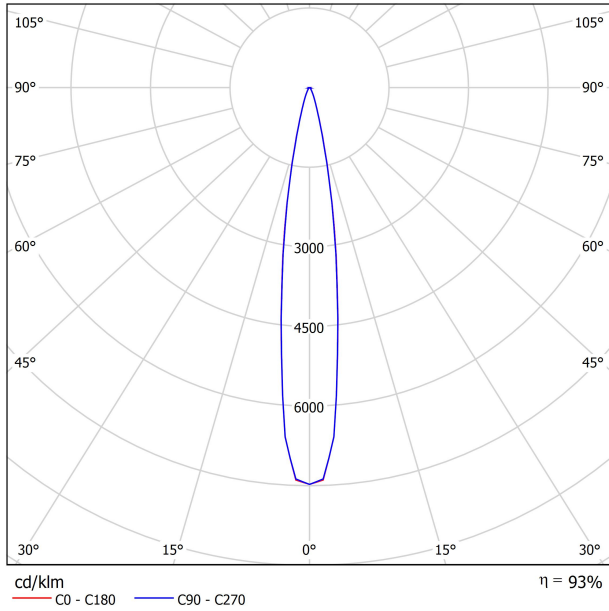

DIMENSIONS

ACCESSORIES

TRACK 48V OPTIONS

AWARDS

Name	SIX L 48V SHORT UL DIM 0/10V 17° 2700K WTW
Reference	U3290110WTW-S
Color	Textured white - White track
Category	Track Lights

Type	LED
Gross luminous flux	2850 Lm
Color temperature	2700 K
Chromatic stability	MacAdam Step 2
Color Rendering Index	CRI>90
Power	24.5 W
Efficacy	116 Lm/W
LED lifespan	L90B10>55.000h

Lighting efficiency	93%
Delivered luminous flux	2651 Lm
Light beam angle	17°

Power values of the system	27,00 W
Dimming	0-10V

Environmental location	DAMP
Swivel angle	310°
Rotation angle	360°
Track type	Track 48V
Weight	1.18 lb 535 gr
Packaged weight	1.45 lb 660 gr
Packaging dimensions	8.58x7.68x2.44 in 218x195x62 mm
Materials	Aluminium - Polycarbonate

PRODUCT

LIGHT SOURCE

LIGHTING FIXTURE | PHOTOMETRIC DATA

LIGHTING FIXTURE | ELECTRICAL DATA

OTHER DATA

Six 48V is a family of spotlights for low voltage tracklight applications that stands out for its lightness and elegance. Available in L, M, S, and XS, its body; disk looking, rounded shaped, encloses an innovative combination of reflector and lens. The combined action of both, allows Six to direct light rays with the maximum uniformity in a very small distance that, at the same time, has made possible its differential design-reduced and minimalist-. In addition, Six can be freely articulated due to its airy arm which allows the spotlight to be orientated in any direction.

POLAR DIAGRAM

CONICAL DIAGRAM