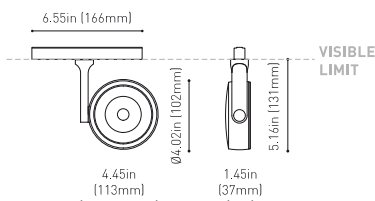

DIMENSIONS

ACCESSORIES

TRACK 48V OPTIONS

AWARDS

Name	SIX L 48V SHORT UL DIM 0/10V 17° 2700K WTW
Reference	U3290110WTW-S
Color	Textured white - White track
Category	Track Lights

Type	LED
Gross luminous flux	2850 Lm
Color temperature	2700 K
Chromatic stability	MacAdam Step 2
Color Rendering Index	CRI>90
Power	24.5 W
Efficacy	116 Lm/W
LED lifespan	L90B10>55.000h

Lighting efficiency	93%
Delivered luminous flux	2651 Lm
Light beam angle	17°

Power values of the system	27,00 W
Dimming	0-10V

Environmental location	DAMP
Swivel angle	310°
Rotation angle	360°
Track type	Track 48V
Weight	1.18 lb 535 gr
Packaged weight	1.45 lb 660 gr
Packaging dimensions	8.58x7.68x2.44 in 218x195x62 mm
Materials	Aluminium - Polycarbonate

PRODUCT

LIGHT SOURCE

LIGHTING FIXTURE | PHOTOMETRIC DATA

LIGHTING FIXTURE | ELECTRICAL DATA

OTHER DATA

Six 48V is a family of spotlights for low voltage tracklight applications that stands out for its lightness and elegance. Available in L, M, S, and XS, its body; disk looking, rounded shaped, encloses an innovative combination of reflector and lens. The combined action of both, allows Six to direct light rays with the maximum uniformity in a very small distance that, at the same time, has made possible its differential design-reduced and minimalist-. In addition, Six can be freely articulated due to its airy arm which allows the spotlight to be orientated in any direction.