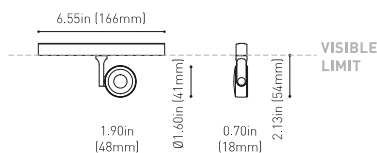

DIMENSIONS

ACCESSORIES

TRACK 48V OPTIONS

AWARDS

Name	SIX XS 48V SHORT UL DIM 0/10V 23° 2700K WTW
Reference	U3350120WTW-S
Color	Textured white - White track
Category	Track Lights

PRODUCT

Type	LED
Gross luminous flux	470 Lm
Color temperature	2700 K
Chromatic stability	MacAdam Step 2
Color Rendering Index	CRI>90
Power	4.5 W
Efficacy	104 Lm/W
LED lifespan	L90B10>55.000h

LIGHT SOURCE

Lighting efficiency	86%
Delivered luminous flux	404 Lm
Light beam angle	23°

LIGHTING FIXTURE | PHOTOMETRIC DATA

Power values of the system	5,00 W
Dimming	0-10V

LIGHTING FIXTURE | ELECTRICAL DATA

Environmental location	DAMP
Swivel angle	310°
Rotation angle	360°
Track type	Track 48V
Weight	0.25 lb 112 gr
Packaged weight	0.35 lb 160 gr
Packaging dimensions	7.48x5.71x0.94 in 190x145x24 mm
Materials	Aluminium - Polycarbonate

OTHER DATA

Six 48V is a family of spotlights for low voltage tracklight applications that stands out for its lightness and elegance. Available in L, M, S, and XS, its body; disk looking, rounded shaped, encloses an innovative combination of reflector and lens. The combined action of both, allows Six to direct light rays with the maximum uniformity in a very small distance that, at the same time, has made possible its differential design-reduced and minimalist-. In addition, Six can be freely articulated due to its airy arm which allows the spotlight to be orientated in any direction.