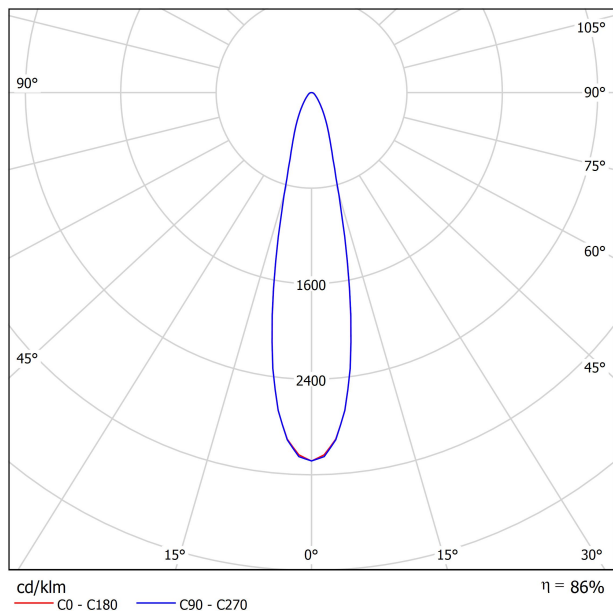

POLAR DIAGRAM