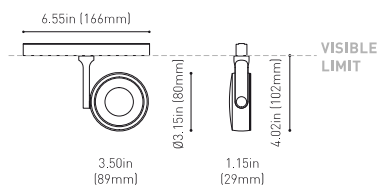

### DIMENSIONS

### AWARDS

Name	SIX M 48V SHORT UL DIM DALI 19° 4000K WT
Reference	U3300212WT-S
Color	Textured white
Category	Track Lights

Type	LED
Gross luminous flux	2160 Lm
Color temperature	4000 K
Chromatic stability	MacAdam Step 2
Color Rendering Index	CRI>90
Power	17 W
Efficacy	127 Lm/W
LED lifespan	L90B10>55.000h

Lighting efficiency	93%
Delivered luminous flux	2009 Lm
Light beam angle	19°

Power values of the system	18,00 W
Dimming	DALI

Environmental location	DAMP
Swivel angle	310°
Rotation angle	360°
Track type	Track 48V
Weight	0.67 lb   303 gr
Packaged weight	0.83 lb   375 gr
Packaging dimensions	7.40 x 6.50 x 2.09 in   188 x 165 x 53 mm
Materials	Aluminium - Polycarbonate