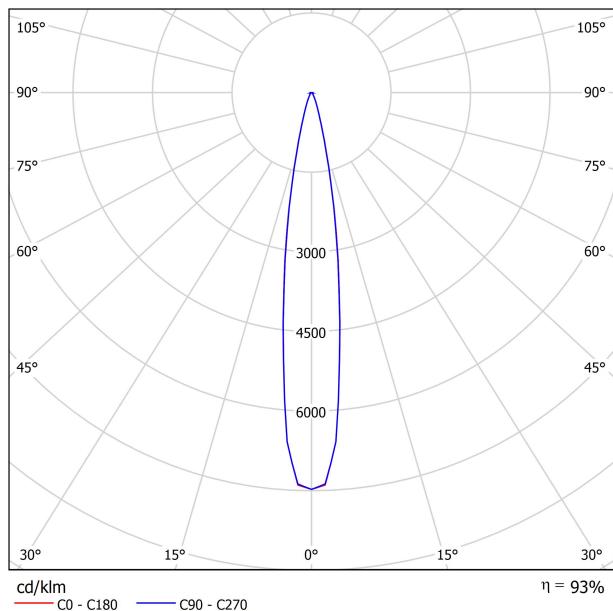

DIMENSIONS

ACCESSORIES

TRACK 48V OPTIONS

AWARDS

Name	SIX L 48V SHORT UL DIM 0/10V 17° 4000K NTW
Reference	U3290112NTW-S
Color	Textured black - White track
Category	Track Lights

Type	LED
Gross luminous flux	3000 Lm
Color temperature	4000 K
Chromatic stability	MacAdam Step 2
Color Rendering Index	CRI>90
Power	24.5 W
Efficacy	122 Lm/W
LED lifespan	L90B10>55.000h

Lighting efficiency	93%
Delivered luminous flux	2790 Lm
Light beam angle	17°

Power values of the system	27,00 W
Dimming	0-10V

Environmental location	DAMP
Swivel angle	310°
Rotation angle	360°
Track type	Track 48V
Weight	1.18 lb 535 gr
Packaged weight	1.45 lb 660 gr
Packaging dimensions	8.58x7.68x2.44 in 218x195x62 mm
Materials	Aluminium - Polycarbonate

POLAR DIAGRAM

CONICAL DIAGRAM