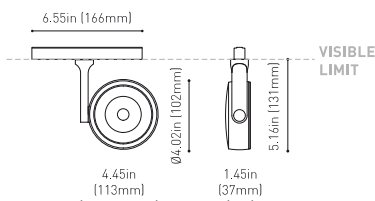

DIMENSIONS

ACCESSORIES

TRACK 48V OPTIONS

AWARDS

PRODUCT

Name	SIX L 48V SHORT UL DIM DALI 17° 2700K WTW
Reference	U3290210WTW-S
Color	Textured white - White track
Category	Track Lights

LIGHT SOURCE

Type	LED
Gross luminous flux	2850 Lm
Color temperature	2700 K
Chromatic stability	MacAdam Step 2
Color Rendering Index	CRI>90
Power	24.5 W
Efficacy	116 Lm/W
LED lifespan	L90B10>55.000h

LIGHTING FIXTURE | PHOTOMETRIC DATA

Lighting efficiency	93%
Delivered luminous flux	2651 Lm
Light beam angle	17°

LIGHTING FIXTURE | ELECTRICAL DATA

Power values of the system	27,00 W
Dimming	DALI

OTHER DATA

Environmental location	DAMP
Swivel angle	310°
Rotation angle	360°
Track type	Track 48V
Weight	1.18 lb 535 gr
Packaged weight	1.45 lb 660 gr
Packaging dimensions	8.58x7.68x2.44 in 218x195x62 mm
Materials	Aluminium - Polycarbonate

Six 48V is a family of spotlights for low voltage tracklight applications that stands out for its lightness and elegance. Available in L, M, S, and XS, its body; disk looking, rounded shaped, encloses an innovative combination of reflector and lens. The combined action of both, allows Six to direct light rays with the maximum uniformity in a very small distance that, at the same time, has made possible its differential design-reduced and minimalist-. In addition, Six can be freely articulated due to its airy arm which allows the spotlight to be orientated in any direction.