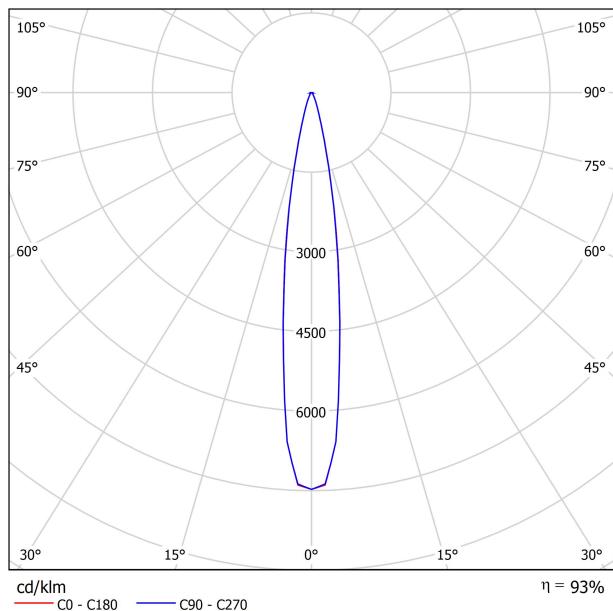

POLAR DIAGRAM