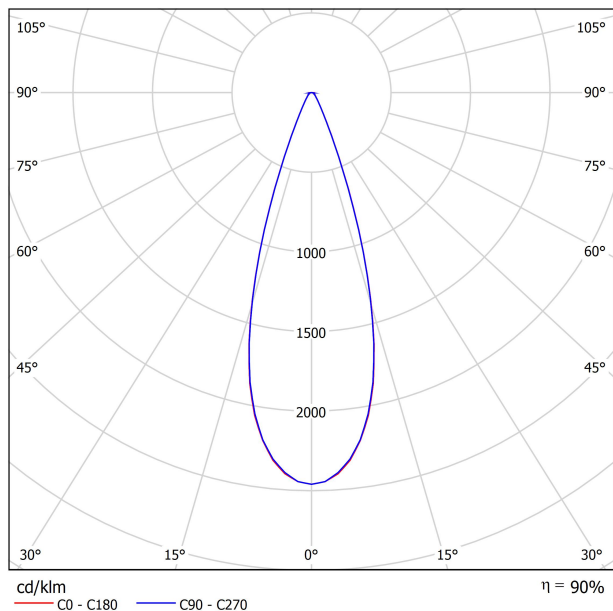

### DIMENSIONS

### LIGHT SOURCE

Lighting efficiency	90%
Delivered luminous flux	2700 Lm
Light beam angle	34°

### LIGHTING FIXTURE | ELECTRICAL DATA

Environmental location	DAMP
Swivel angle	310°
Rotation angle	360°
Track type	Track 48V
Weight	1.18 lb   535 gr
Packaged weight	1.45 lb   660 gr
Packaging dimensions	8.58 x 7.68 x 2.44 in   218 x 195 x 62 mm
Materials	Aluminium - Polycarbonate

POLAR DIAGRAM

CONICAL DIAGRAM