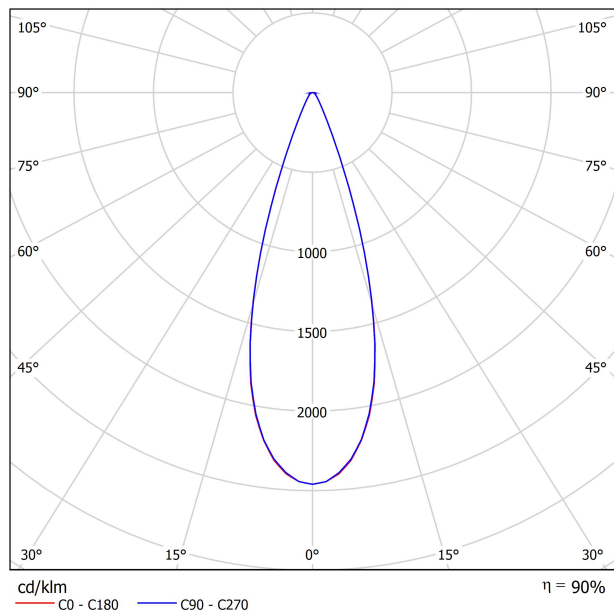

### LIGHT SOURCE

Lighting efficiency	90%
Delivered luminous flux	2565 Lm
Light beam angle	34°

### LIGHTING FIXTURE | PHOTOMETRIC DATA

Power values of the system	27,00 W
Dimming	0-10V

### LIGHTING FIXTURE | ELECTRICAL DATA

Environmental location	DAMP
Swivel angle	310°
Rotation angle	360°
Track type	Track 48V
Weight	1.18 lb   535 gr
Packaged weight	1.45 lb   660 gr
Packaging dimensions	8.58 x 7.68 x 2.44 in   218 x 195 x 62 mm
Materials	Aluminium - Polycarbonate

POLAR DIAGRAM

CONICAL DIAGRAM