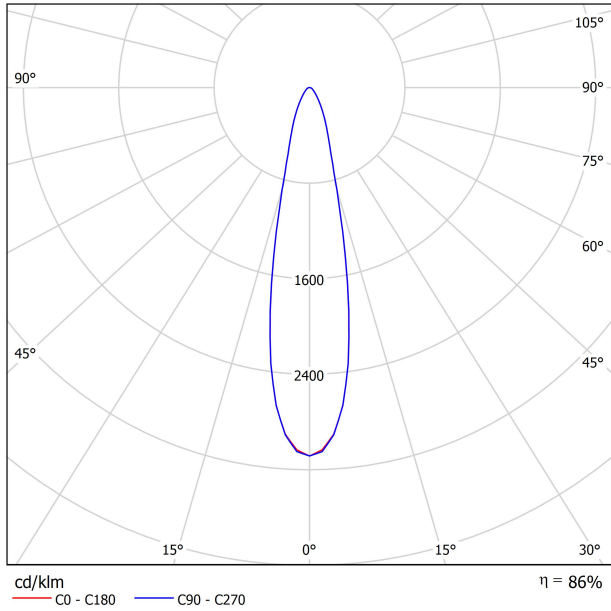

POLAR DIAGRAM