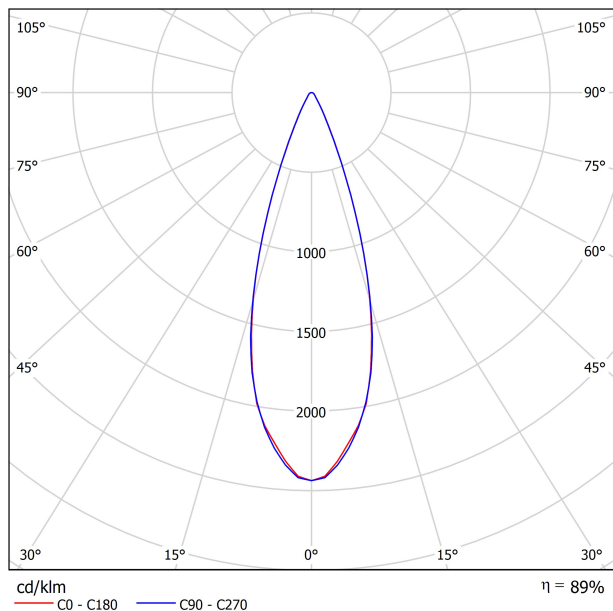

### LIGHT SOURCE

Lighting efficiency	89%
Delivered luminous flux	1077 Lm
Light beam angle	34°

### LIGHTING FIXTURE | ELECTRICAL DATA

Environmental location	DAMP
Swivel angle	310°
Rotation angle	360°
Track type	Track 48V
Weight	0.36 lb   164 gr
Packaged weight	0.46 lb   210 gr
Packaging dimensions	7.48 x 5.71 x 0.94 in   190 x 145 x 24 mm
Materials	Aluminium - Polycarbonate

POLAR DIAGRAM

CONICAL DIAGRAM