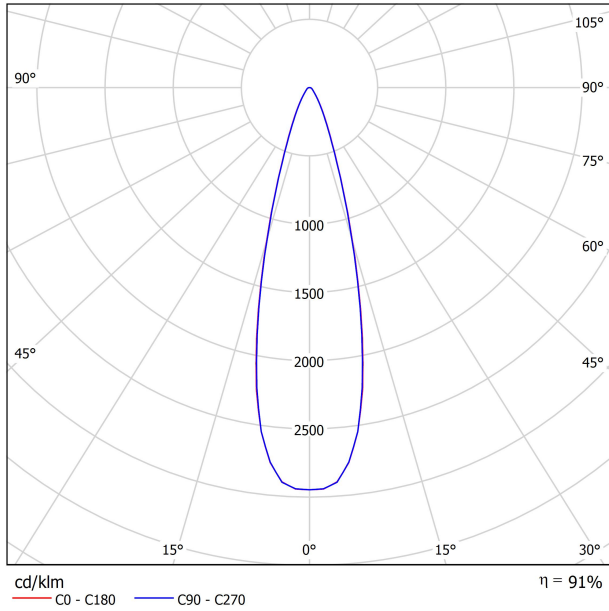

### LIGHT SOURCE

Lighting efficiency	91%
Delivered luminous flux	1938 Lm
Light beam angle	28°

### LIGHTING FIXTURE | ELECTRICAL DATA

Environmental location	DAMP
Swivel angle	310°
Rotation angle	360°
Track type	Track 48V
Weight	0.67 lb   303 gr
Packaged weight	0.83 lb   375 gr
Packaging dimensions	7.40 x 6.50 x 2.09 in   188 x 165 x 53 mm
Materials	Aluminium - Polycarbonate

POLAR DIAGRAM

CONICAL DIAGRAM