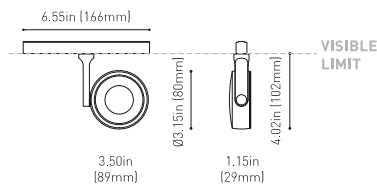

### DIMENSIONS

### LIGHT SOURCE

Lighting efficiency	91%
Delivered luminous flux	1938 Lm
Light beam angle	28°

### LIGHTING FIXTURE | PHOTOMETRIC DATA

Power values of the system	18,00 W
Dimming	DALI

### LIGHTING FIXTURE | ELECTRICAL DATA

Environmental location	DAMP
Swivel angle	310°
Rotation angle	360°
Track type	Track 48V
Weight	0.67 lb   303 gr
Packaged weight	0.83 lb   375 gr
Packaging dimensions	7.40 x 6.50 x 2.09 in   188 x 165 x 53 mm
Materials	Aluminium - Polycarbonate