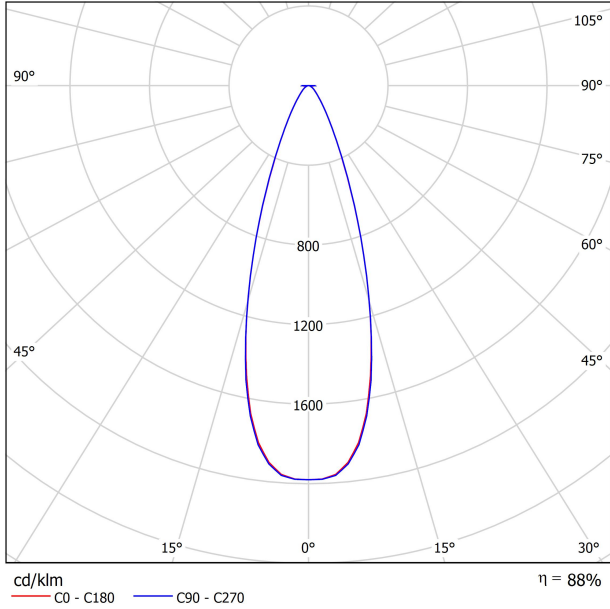

### PRODUCT

Type	LED
Gross luminous flux	530 Lm
Color temperature	4000 K
Chromatic stability	MacAdam Step 2
Color Rendering Index	CRI>90
Power	4.5 W
Efficacy	118 Lm/W
LED lifespan	L90B10>55.000h

### LIGHT SOURCE

Lighting efficiency	88%
Delivered luminous flux	466 Lm
Light beam angle	34°

### LIGHTING FIXTURE | ELECTRICAL DATA

Environmental location	DAMP
Swivel angle	310°
Rotation angle	360°
Track type	Track 48V
Weight	0.25 lb   112 gr
Packaged weight	0.35 lb   160 gr
Packaging dimensions	7.48 x 5.71 x 0.94 in   190 x 145 x 24 mm
Materials	Aluminium - Polycarbonate

POLAR DIAGRAM

CONICAL DIAGRAM