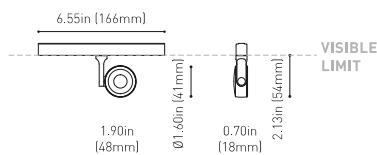

### DIMENSIONS

### AWARDS

Name	SIX XS 48V SHORT UL DIM 0/10V 34° 4000K WT
Reference	U3350132WT-S
Color	Textured white
Category	Track Lights

### LIGHTING FIXTURE | PHOTOMETRIC DATA

Power values of the system	5,00 W
Dimming	0-10V

### LIGHTING FIXTURE | ELECTRICAL DATA

Environmental location	DAMP
Swivel angle	310°
Rotation angle	360°
Track type	Track 48V
Weight	0.25 lb   112 gr
Packaged weight	0.35 lb   160 gr
Packaging dimensions	7.48 x 5.71 x 0.94 in   190 x 145 x 24 mm
Materials	Aluminium - Polycarbonate