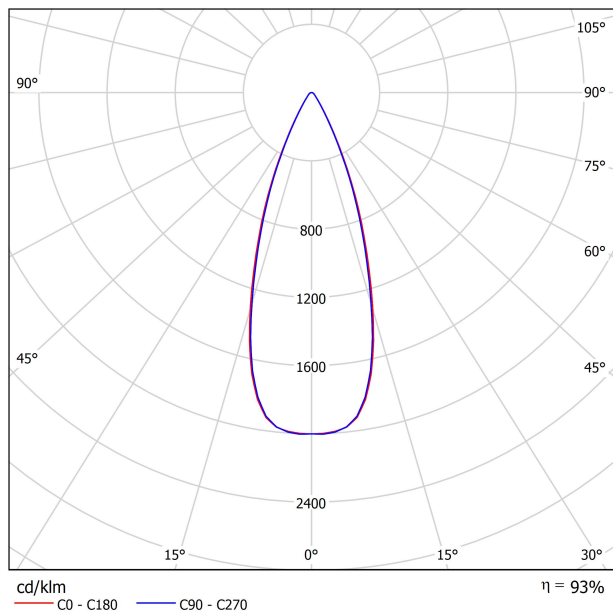

DIMENSIONS

ACCESORIES

TRACK 48V OPTIONS

AWARDS

PRODUCT

Name	SIX M 48V SHORT UL DIM DALI 38° 4000K WTW
Reference	U3300232WTW-S
Color	Textured white - White track
Category	Track Lights

LIGHT SOURCE

Type	LED
Gross luminous flux	2160 Lm
Color temperature	4000 K
Chromatic stability	MacAdam Step 2
Color Rendering Index	CRI>90
Power	17 W
Efficacy	127 Lm/W
LED lifespan	L90B10>55.000h

LIGHTING FIXTURE | PHOTOMETRIC DATA

Lighting efficiency	93%
Delivered luminous flux	2009 Lm
Light beam angle	38°

LIGHTING FIXTURE | ELECTRICAL DATA

Power values of the system	18,00 W
Dimming	DALI

OTHER DATA

Environmental location	DAMP
Swivel angle	310°
Rotation angle	360°
Track type	Track 48V
Weight	0.67 lb 303 gr
Packaged weight	0.83 lb 375 gr
Packaging dimensions	7.40x6.50x2.09 in 188x165x53 mm
Materials	Aluminium - Polycarbonate

POLAR DIAGRAM

CONICAL DIAGRAM