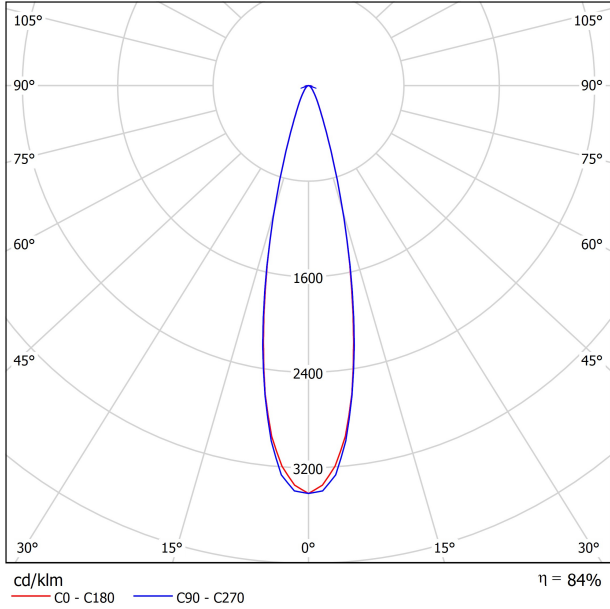

POLAR DIAGRAM