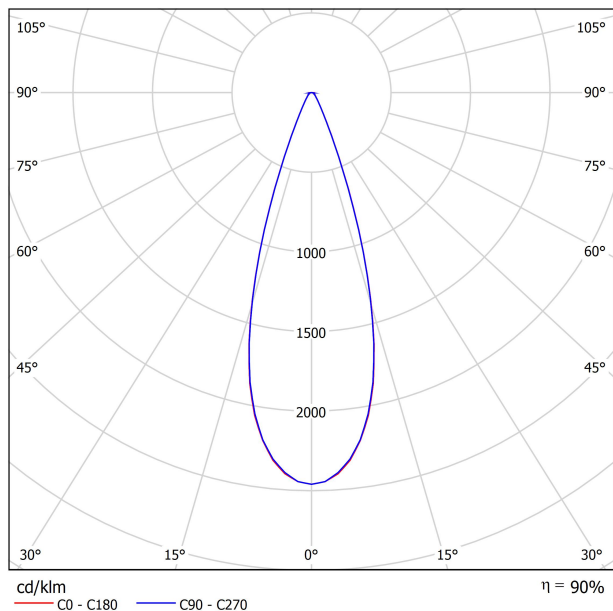

Efficacy 120 Lm/W

LED lifespan L90B10>55.000h

LIGHTING FIXTURE | PHOTOMETRIC DATA

Lighting efficiency 90%

Delivered luminous flux 2655 Lm

Light beam angle 34°

LIGHTING FIXTURE | ELECTRICAL DATA

Power values of the system 27,00 W

Dimming 0-10V

OTHER DATA

DAMP

Swivel angle 310°

Rotation angle 360°

Track type Track 48V

Weight 1.18 lb | 535 gr

Packaged weight 1.45 lb | 660 gr

POLAR DIAGRAM

CONICAL DIAGRAM