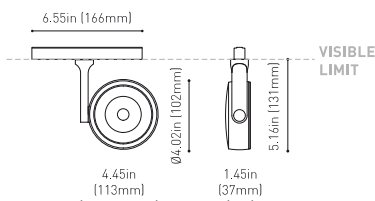

DIMENSIONS

ACCESSORIES

TRACK 48V OPTIONS

AWARDS

PRODUCT

Name	SIX L 48V SHORT UL DIM 0/10V 26° 2700K NT
Reference	U3290130NT-S
Color	Textured black
Category	Track Lights

LIGHT SOURCE

Type	LED
Gross luminous flux	2850 Lm
Color temperature	2700 K
Chromatic stability	MacAdam Step 2
Color Rendering Index	CRI>90
Power	24.5 W
Efficacy	116 Lm/W
LED lifespan	L90B10>55.000h

LIGHTING FIXTURE | PHOTOMETRIC DATA

Lighting efficiency	93%
Delivered luminous flux	2651 Lm
Light beam angle	26°

LIGHTING FIXTURE | ELECTRICAL DATA

Power values of the system	27,00 W
Dimming	0-10V

OTHER DATA

Environmental location	DAMP
Swivel angle	310°
Rotation angle	360°
Track type	Track 48V
Weight	1.18 lb 535 gr
Packaged weight	1.45 lb 660 gr
Packaging dimensions	8.58 x 7.68 x 2.44 in 218 x 195 x 62 mm
Materials	Aluminium - Polycarbonate

Six 48V is a family of spotlights for low voltage tracklight applications that stands out for its lightness and elegance. Available in L, M, S, and XS, its body; disk looking, rounded shaped, encloses an innovative combination of reflector and lens. The combined action of both, allows Six to direct light rays with the maximum uniformity in a very small distance that, at the same time, has made possible its differential design-reduced and minimalist-. In addition, Six can be freely articulated due to its airy arm which allows the spotlight to be orientated in any direction.