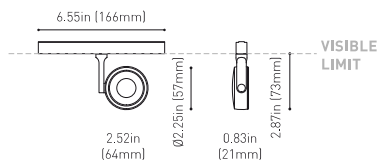

DIMENSIONS

ACCESORIES

TRACK 48V OPTIONS

AWARDS

PRODUCT

Name	SIX S 48V SHORT UL DIM DALI 17° 3000K WTW
Reference	U3330211WTW-S
Color	Textured white - White track
Category	Track Lights

LIGHT SOURCE

Type	LED
Gross luminous flux	1140 Lm
Color temperature	3000 K
Chromatic stability	MacAdam Step 2
Color Rendering Index	CRI>90
Power	9 W
Efficacy	127 Lm/W
LED lifespan	L80B10>60.000h

LIGHTING FIXTURE | PHOTOMETRIC DATA

Lighting efficiency	86%
Delivered luminous flux	980 Lm
Light beam angle	17°

LIGHTING FIXTURE | ELECTRICAL DATA

Power values of the system	8,50 W
Dimming	DALI

OTHER DATA

Environmental location	DAMP
Swivel angle	310°
Rotation angle	360°
Track type	Track 48V
Weight	0.36 lb 164 gr
Packaged weight	0.46 lb 210 gr
Packaging dimensions	7.48x5.71x0.94 in 190x145x24 mm
Materials	Aluminium - Polycarbonate

Six 48V is a family of spotlights for low voltage tracklight applications that stands out for its lightness and elegance. Available in L, M, S, and XS, its body; disk looking, rounded shaped, encloses an innovative combination of reflector and lens. The combined action of both, allows Six to direct light rays with the maximum uniformity in a very small distance that, at the same time, has made possible its differential design-reduced and minimalist-. In addition, Six can be freely articulated due to its airy arm which allows the spotlight to be orientated in any direction.