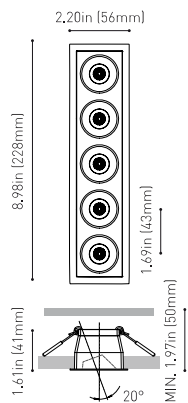

## DIMENSIONS

## LIGHTING FIXTURE | PHOTOMETRIC DATA

Lighting efficiency	90%
Delivered luminous flux	0 Lm
Light beam angle	38°

## OTHER DATA

Environmental location	DAMP
Weight	0.75 lb   495 gr
Packaged weight	1.33 lb   607 gr
Packaging dimensions	9.96 x 3.85 x 1.96 in   253 x 98 x 50 mm
Materials	Aluminium / Acrylonitrile Butadiene Styrene