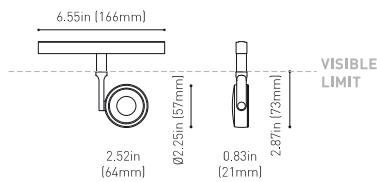

DIMENSIONS

ACCESSORIES

TRACK 48V OPTIONS

AWARDS

PRODUCT

Name SIX S 48V UL DIM DALI 34° 3000K NT

Reference U3330231NT

Color Textured black

Efficacy 127 Lm/W

LED lifespan L80B10>60.000h

LIGHTING FIXTURE | PHOTOMETRIC DATA

Lighting efficiency 89%

Delivered luminous flux 1015 Lm

Light beam angle 34°

LIGHTING FIXTURE | ELECTRICAL DATA

Power values of the system 8,50 W

Dimming DALI

OTHER DATA

Environmental location DAMP

Swivel angle 310°

Rotation angle 360°

Track type Track 48V

Weight 0.36 lb | 164 gr

Packaged weight 0.46 lb | 210 gr

Packaging dimensions 7.48 x 5.71 x 0.94 in | 190 x 145 x 24 mm

Materials Aluminium - Polycarbonate

Power values of the system	8,50 W
Dimming	DALI
Environmental location	DAMP
Swivel angle	310°
Rotation angle	360°
Track type	Track 48V
Weight	0.36 lb 164 gr
Packaged weight	0.46 lb 210 gr
Packaging dimensions	7.48 x 5.71 x 0.94 in 190 x 145 x 24 mm
Materials	Aluminium - Polycarbonate