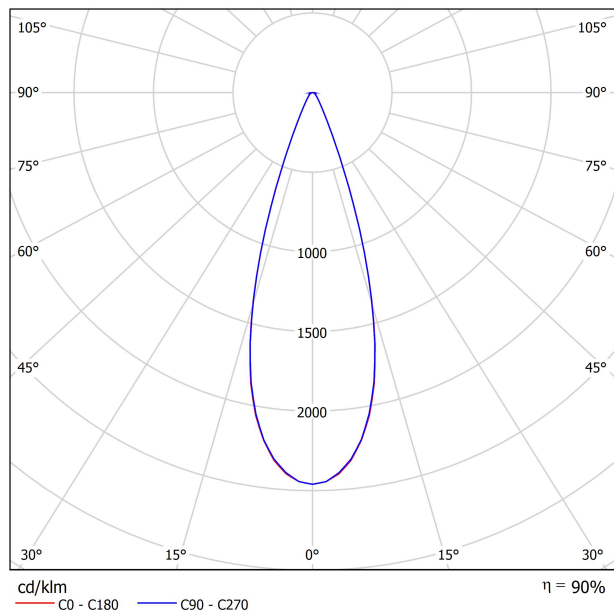

### DIMENSIONS

### LIGHT SOURCE

Lighting efficiency	90%
Delivered luminous flux	2655 Lm
Light beam angle	34°

### LIGHTING FIXTURE | ELECTRICAL DATA

Environmental location	DAMP
Swivel angle	310°
Rotation angle	360°
Track type	Track 48V
Weight	1.18 lb   535 gr
Packaged weight	1.45 lb   660 gr
Packaging dimensions	8.58x7.68x2.44 in   218x195x62 mm
Materials	Aluminium - Polycarbonate

POLAR DIAGRAM

CONICAL DIAGRAM