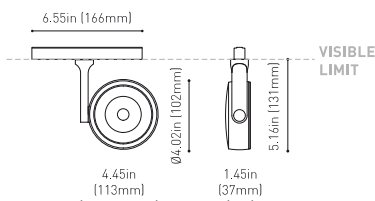

### DIMENSIONS

### LIGHT SOURCE

Lighting efficiency	90%
Delivered luminous flux	2655 Lm
Light beam angle	34°

### LIGHTING FIXTURE | PHOTOMETRIC DATA

Power values of the system	27,00 W
Dimming	DALI

### LIGHTING FIXTURE | ELECTRICAL DATA

Environmental location	DAMP
Swivel angle	310°
Rotation angle	360°
Track type	Track 48V
Weight	1.18 lb   535 gr
Packaged weight	1.45 lb   660 gr
Packaging dimensions	8.58x7.68x2.44 in   218x195x62 mm
Materials	Aluminium - Polycarbonate