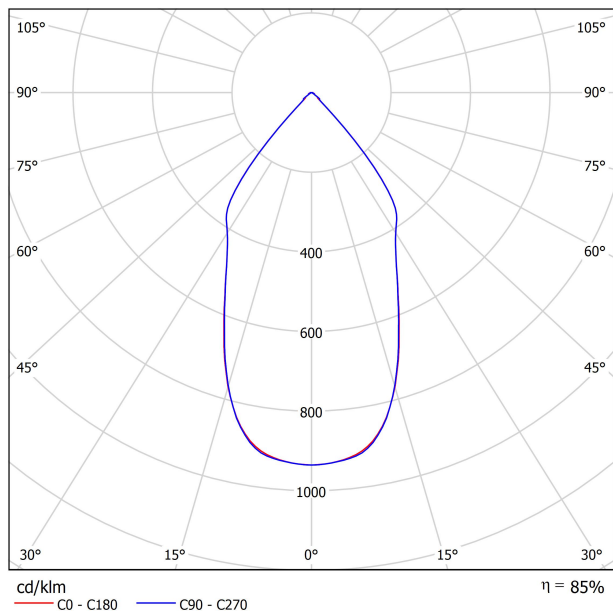

POLAR DIAGRAM