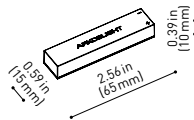

Connection Box UL

U384-00-06- | N |