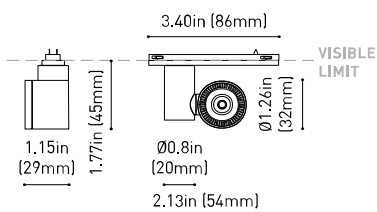

DIMENSIONS

ACCESORIES

AWARDS

reddot winner 2020
innovative product

reddot winner 2020
lighting design

Bronze Delta
ADI Awards 2020

WINNER
2020

archiproducts
DESIGN AWARDS
WINNER 2020

PRODUCT

Name	IO MICRO 24V UL 54° 4000K NT
Reference	U3870032NT
Color	Textured black
Category	Track Lights

LIGHT SOURCE

Type	LED
Gross luminous flux	590 Lm
Color temperature	4000 K
Chromatic stability	MacAdam Step 2
Color Rendering Index	CRI>90
Power	4.7 W
Efficacy	125 Lm/W
LED lifespan	L90B10>60.000h

LIGHTING FIXTURE | PHOTOMETRIC DATA

Lighting efficiency	85%
Delivered luminous flux	502 Lm
Light beam angle	54°

LIGHTING FIXTURE | ELECTRICAL DATA

Power values of the system	5,00 W
Dimming	Dim options

OTHER DATA

Environmental location	DRY
Track type	Minimal Track
Weight	0.13 lb | 60 gr
Packaged weight	0.22 lb | 100 gr
Packaging dimensions	4.45 x 3.03 x 1.5 in | 113 x 77 x 38 mm
Materials	Aluminium / Polycarbonate

**US product only. Not available in Canada. IO Micro 24V is a LED spotlight miniaturised in a fixture that is so small that it fits on the palm of your hand. Designed for accent lighting applications, its small dimensions mean it can be fitted in display cabinets, shop windows and small places without generating an invasive presence on the scene. Created to be placed on a track, it offers all the features of concentrated LED spotlights with a minimalist and hyper-reduced design.