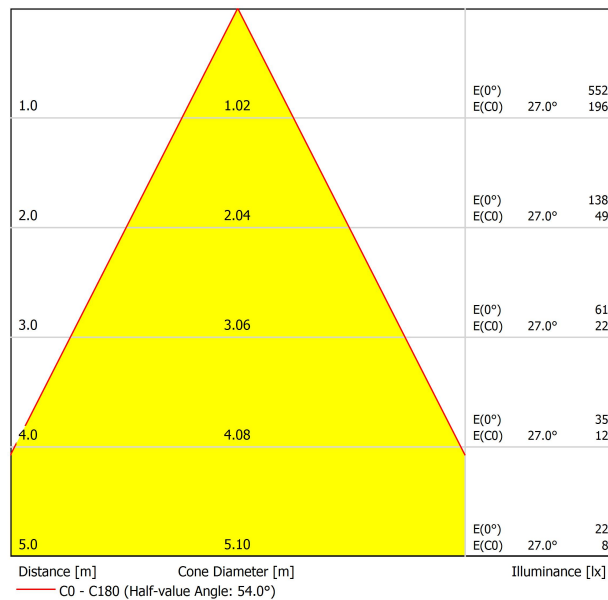

CONICAL DIAGRAM