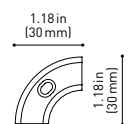

LIGHTING FIXTURE | PHOTOMETRIC DATA

Lighting efficiency	85%
Delivered luminous flux	502 Lm
Light beam angle	54°

LIGHTING FIXTURE | ELECTRICAL DATA

Power values of the system	5,00 W
Dimming	Dim options

OTHER DATA

Profile 2m UL

U384-02-00- | N |

Rubber Cable n x 1m UL

U384-00-01- | N |

n = Total Length of System
1m = 39.37in

24V | Max. 4A

Corner 90° 1 Plane UL

U384-00-02- | N |

Cable Length = 1.38in (35mm)

Corner 90° 1 Plane Rounded UL

U384-00-03- | N |

Cable Length = 1.38in (35mm)

Corner 90° 2 Planes UL

U384-00-04- | N |

Cable Length = 3.94in (100mm)

End Cap UL