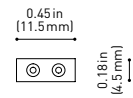

LIGHTING FIXTURE | PHOTOMETRIC DATA

Lighting efficiency	85%
Delivered luminous flux	502 Lm
Light beam angle	54°

LIGHTING FIXTURE | ELECTRICAL DATA

Power values of the system	5,00 W
Dimming	Dim options

OTHER DATA

Profile 2m UL

U384-02-00- | N |

Rubber Cable n x 1m UL

U384-00-01- | N |

n = Total Length of System
1m = 39.37in

24V | Max. 4A

Corner 90° 1 Plane UL

U384-00-02- | N |

Cable Length = 1.38in (35mm)

Corner 90° 1 Plane Rounded UL

U384-00-03- | N |

Cable Length = 1.38in (35mm)

Corner 90° 2 Planes UL

U384-00-04- | N |

Cable Length = 3.94in (100mm)

End Cap UL