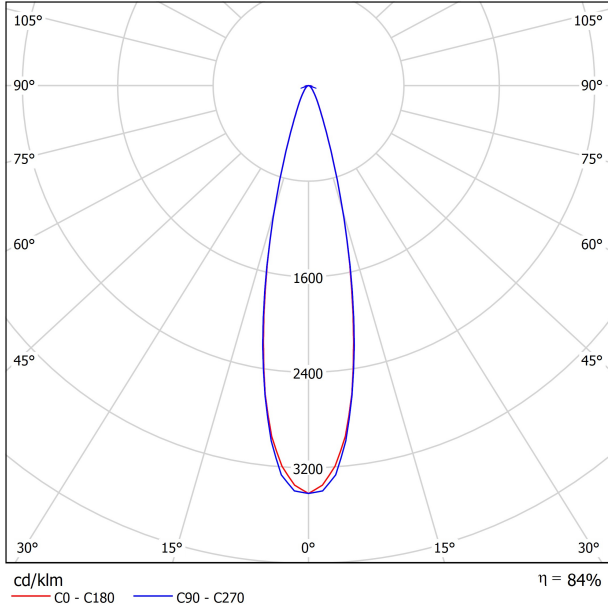

POLAR DIAGRAM