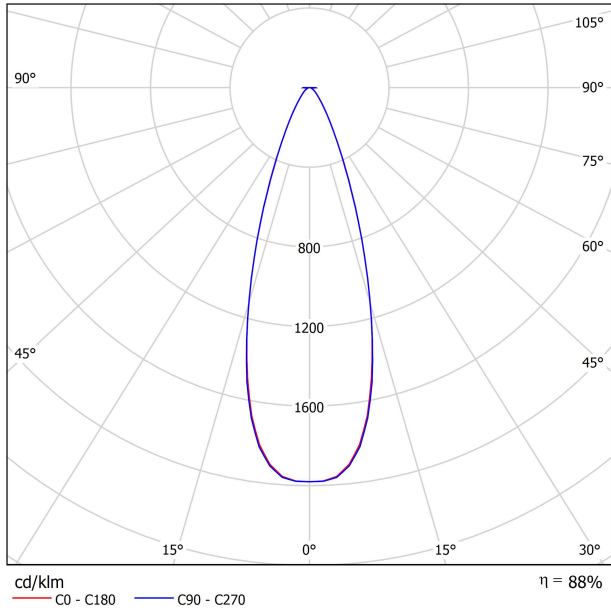

POLAR DIAGRAM