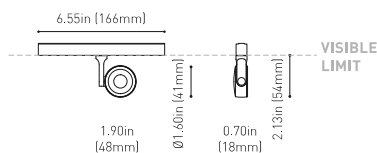

DIMENSIONS

ACCESORIES

TRACK 48V OPTIONS

AWARDS

PRODUCT

Name	SIX XS 48V SHORT UL DIM 0/10V 34° 3000K WTW
Reference	U3350131WTW-S
Color	Textured white - White track
Category	Track Lights

LIGHT SOURCE

Type	LED
Gross luminous flux	500 Lm
Color temperature	3000 K
Chromatic stability	MacAdam Step 2
Color Rendering Index	CRI>90
Power	4.5 W
Efficacy	111 Lm/W
LED lifespan	L90B10>55.000h

LIGHTING FIXTURE | PHOTOMETRIC DATA

Lighting efficiency	88%
Delivered luminous flux	440 Lm
Light beam angle	34°

LIGHTING FIXTURE | ELECTRICAL DATA

Power values of the system	5,00 W
Dimming	0-10V

OTHER DATA

Environmental location	DAMP
Swivel angle	310°
Rotation angle	360°
Track type	Track 48V
Weight	0.25 lb 112 gr
Packaged weight	0.35 lb 160 gr
Packaging dimensions	7.48x5.71x0.94 in 190x145x24 mm
Materials	Aluminium - Polycarbonate

Six 48V is a family of spotlights for low voltage tracklight applications that stands out for its lightness and elegance. Available in L, M, S, and XS, its body; disk looking, rounded shaped, encloses an innovative combination of reflector and lens. The combined action of both, allows Six to direct light rays with the maximum uniformity in a very small distance that, at the same time, has made possible its differential design-reduced and minimalist-. In addition, Six can be freely articulated due to its airy arm which allows the spotlight to be orientated in any direction.