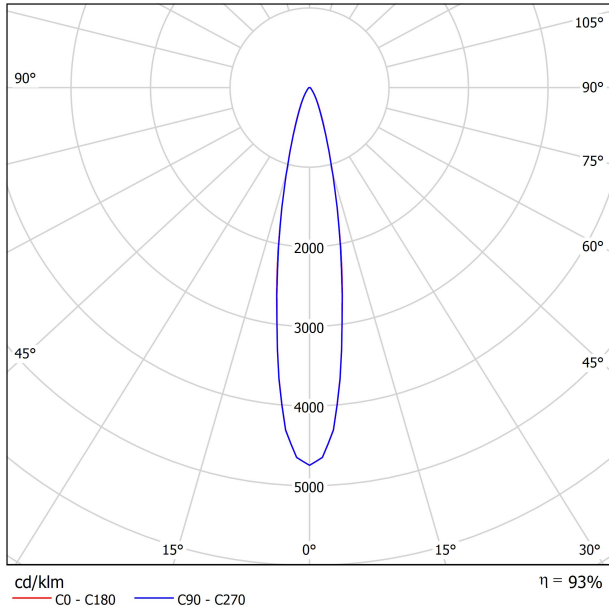

DIMENSIONS

ACCESORIES

TRACK 48V OPTIONS

AWARDS

Name	SIX M 48V SHORT UL DIM 0/10V 19° 2700K WTW
Reference	U3300110WTW-S
Color	Textured white - White track
Category	Track Lights

Type	LED
Gross luminous flux	2050 Lm
Color temperature	2700 K
Chromatic stability	MacAdam Step 2
Color Rendering Index	CRI>90
Power	17 W
Efficacy	121 Lm/W
LED lifespan	L90B10>55.000h

Lighting efficiency	93%
Delivered luminous flux	1907 Lm
Light beam angle	19°

Power values of the system	18,00 W
Dimming	0-10V

Environmental location	DAMP
Swivel angle	310°
Rotation angle	360°
Track type	Track 48V
Weight	0.67 lb 303 gr
Packaged weight	0.83 lb 375 gr
Packaging dimensions	7.40x6.50x2.09 in 188x165x53 mm
Materials	Aluminium - Polycarbonate

POLAR DIAGRAM

CONICAL DIAGRAM