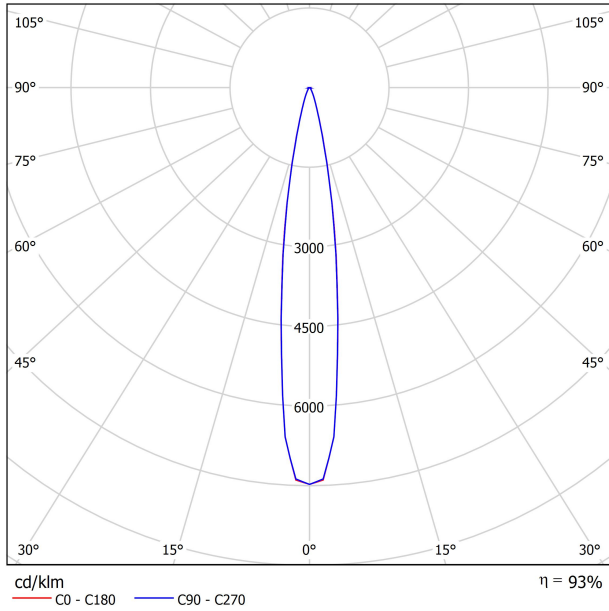

POLAR DIAGRAM