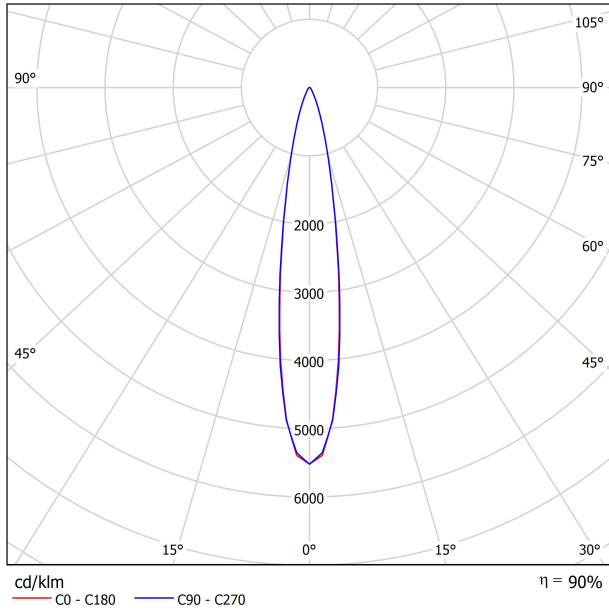

POLAR DIAGRAM