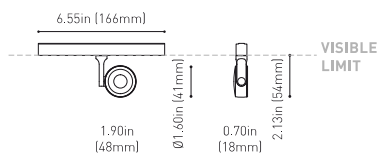

DIMENSIONS

ACCESSORIES

TRACK 48V OPTIONS

AWARDS

PRODUCT

Name	SIX XS 48V SHORT UL DIM DALI 17° 2700K WTW
Reference	U3350210WTW-S
Color	Textured white - White track
Category	Track Lights

LIGHT SOURCE

Type	LED
Gross luminous flux	470 Lm
Color temperature	2700 K
Chromatic stability	MacAdam Step 2
Color Rendering Index	CRI>90
Power	4.5 W
Efficacy	104 Lm/W
LED lifespan	L90B10>55.000h

LIGHTING FIXTURE | PHOTOMETRIC DATA

Lighting efficiency	90%
Delivered luminous flux	423 Lm
Light beam angle	17°

LIGHTING FIXTURE | ELECTRICAL DATA

Power values of the system	5,00 W
Dimming	DALI

OTHER DATA

Environmental location	DAMP
Swivel angle	310°
Rotation angle	360°
Track type	Track 48V
Weight	0.25 lb 112 gr
Packaged weight	0.35 lb 160 gr
Packaging dimensions	7.48x5.71x0.94 in 190x145x24 mm
Materials	Aluminium - Polycarbonate

Six 48V is a family of spotlights for low voltage tracklight applications that stands out for its lightness and elegance. Available in L, M, S, and XS, its body; disk looking, rounded shaped, encloses an innovative combination of reflector and lens. The combined action of both, allows Six to direct light rays with the maximum uniformity in a very small distance that, at the same time, has made possible its differential design-reduced and minimalist-. In addition, Six can be freely articulated due to its airy arm which allows the spotlight to be orientated in any direction.