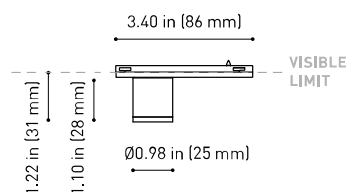

DIMENSIONS

ACCESORIES

MINIMAL TRACK OPTIONS

AWARDS

reddot winner 2020
innovative product

reddot winner 2020
lighting design

Bronze Delta
ADI Awards 2020

HONORABLE MENTION
EUROPEAN
PRODUCT
DESIGN
AWARD

WINNER
2020

archiproducts
DESIGN AWARDS
WINNER 2020

PRODUCT

Name TOP MICRO 24V UL 38° 3000K NT

Reference U3830021NT

Color Textured black

Category Track Lights

LIGHT SOURCE

Type LED

Gross luminous flux 210 Lm

Color temperature 3000 K

Chromatic stability MacAdam Step 3

Color Rendering Index CRI>90

Power 2.1 W

Efficacy 100 Lm/W

LED lifespan L90B10>102.000h

LIGHTING FIXTURE | PHOTOMETRIC DATA

Lighting efficiency 92%

Delivered luminous flux 193 Lm

Light beam angle 38°

LIGHTING FIXTURE | ELECTRICAL DATA

Power values of the system 2,80 W

Dimming Dim options

OTHER DATA

Environmental location DRY

Track type Minimal Track

Weight 0.06 lb | 25 gr

Packaged weight 0.07 lb | 30 gr

Packaging dimensions 4.41 x 3.03 x 1.34 in | 112 x 77 x 34 mm

Materials Aluminium / Polycarbonate

Top Micro 24V is miniaturized luminary that serves as a downlight for the Minimal Track system. Its reduced dimensions make Top the perfect candidate for projects where a discrete presence and a perfect integration are needed. It is a pure line and an architectural aesthetic design. Moreover, in terms of lighting performance, Top offers a conical distribution with two possible beam angles.