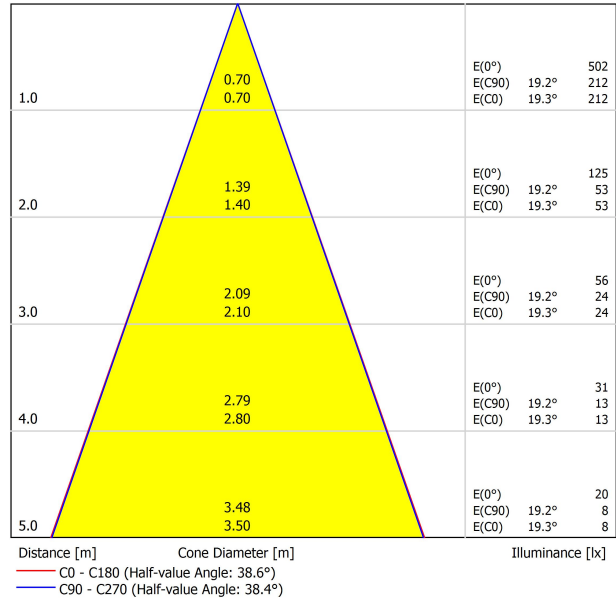

Type LED

Gross luminous flux 210 Lm

Color temperature 3000 K

Chromatic stability MacAdam Step 3

Color Rendering Index CRI>90

Power 2.1 W

Efficacy 100 Lm/W

LED lifespan L90B10>102.000h

LIGHTING FIXTURE | PHOTOMETRIC DATA

Lighting efficiency 92%

Delivered luminous flux 193 Lm

Light beam angle 38°

LIGHTING FIXTURE | ELECTRICAL DATA

Power values of the system 2,80 W

Dimming Dim options

OTHER DATA

POLAR DIAGRAM

CONICAL DIAGRAM

UGR

Glare Evaluation According to UGR											
ρ Ceiling	70	70	50	50	30	70	70	50	50	30	30
ρ Walls	50	30	50	30	30	50	30	50	30	30	30
ρ Floor	20	20	20	20	20	20	20	20	20	20	20
Room Size X Y		Viewing direction at right angles to lamp axis					Viewing direction parallel to lamp axis				
2H	2H	-2.3	-1.7	-2.1	-1.5	-1.3	-2.2	-1.5	-1.9	-1.3	-1.1
	3H	1.5	2.1	1.7	2.3	2.5	1.3	1.9	1.6	2.1	2.4
	4H	3.3	3.8	3.6	4.1	4.3	3.4	4.0	3.7	4.2	4.5
	6H	5.4	5.9	5.7	6.2	6.5	5.7	6.2	6.0	6.5	6.8
	8H	6.7	7.2	7.1	7.5	7.8	6.9	7.4	7.2	7.7	8.0
4H	12H	8.1	8.5	8.4	8.8	9.1	8.2	8.7	8.6	9.0	9.3
	2H	-1.2	-0.6	-0.9	-0.4	-0.1	-1.1	-0.5	-0.8	-0.3	0.0
	3H	2.7	3.2	3.0	3.5	3.8	2.7	3.2	3.1	3.5	3.8
	4H	4.7	5.1	5.1	5.5	5.8	4.9	5.3	5.3	5.7	6.0
	6H	7.1	7.4	7.5	7.7	8.1	7.4	7.7	7.8	8.1	8.5
8H	8H	8.5	8.8	8.9	9.2	9.5	8.6	8.9	9.1	9.3	9.7
	12H	9.9	10.2	10.4	10.6	11.0	10.1	10.4	10.5	10.8	11.2
	4H	5.7	6.0	6.1	6.4	6.8	5.9	6.1	6.3	6.5	6.9
	6H	8.3	8.5	8.7	8.9	9.3	8.5	8.7	8.9	9.1	9.6
	8H	9.8	10.0	10.3	10.4	10.9	9.9	10.1	10.4	10.5	11.0
12H	12H	11.5	11.6	12.0	12.1	12.6	11.6	11.7	12.1	12.2	12.7
	4H	6.0	6.2	6.4	6.6	7.0	6.1	6.3	6.5	6.7	7.2
	6H	8.6	8.8	9.1	9.2	9.7	8.8	9.0	9.3	9.4	9.9
	8H	10.3	10.4	10.8	10.9	11.4	10.4	10.5	10.9	11.0	11.5
	Variation of the observer position for the luminaire distances S										
S = 1.0H	+0.4 / -0.2					+0.4 / -0.2					
S = 1.5H	+0.9 / -0.5					+0.9 / -0.4					
S = 2.0H	+1.6 / -0.6					+1.6 / -0.6					
Standard table Correction Summand	---					---					
Corrected Glare Indices referring to 210lm Total Luminous Flux											