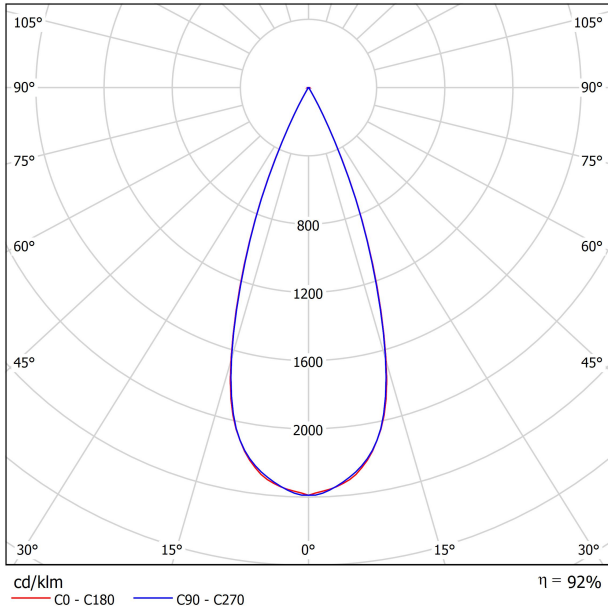

Type LED

Gross luminous flux 210 Lm

Color temperature 3000 K

Chromatic stability MacAdam Step 3

Color Rendering Index CRI>90

Power 2.1 W

Efficacy 100 Lm/W

LED lifespan L90B10>102.000h

LIGHTING FIXTURE | PHOTOMETRIC DATA

Lighting efficiency 92%

Delivered luminous flux 193 Lm

Light beam angle 38°

LIGHTING FIXTURE | ELECTRICAL DATA

Power values of the system 2,80 W

Dimming Dim options

OTHER DATA

POLAR DIAGRAM

CONICAL DIAGRAM

UGR

Glare Evaluation According to UGR											
ρ Ceiling	70	70	50	50	30	70	70	50	50	30	30
ρ Walls	50	30	50	30	30	50	30	50	30	30	30
ρ Floor	20	20	20	20	20	20	20	20	20	20	20
Room Size X Y		Viewing direction at right angles to lamp axis					Viewing direction parallel to lamp axis				
2H	2H	-2.3	-1.7	-2.1	-1.5	-1.3	-2.2	-1.5	-1.9	-1.3	-1.1
	3H	1.5	2.1	1.7	2.3	2.5	1.3	1.9	1.6	2.1	2.4
	4H	3.3	3.8	3.6	4.1	4.3	3.4	4.0	3.7	4.2	4.5
	6H	5.4	5.9	5.7	6.2	6.5	5.7	6.2	6.0	6.5	6.8
	8H	6.7	7.2	7.1	7.5	7.8	6.9	7.4	7.2	7.7	8.0
4H	12H	8.1	8.5	8.4	8.8	9.1	8.2	8.7	8.6	9.0	9.3
	2H	-1.2	-0.6	-0.9	-0.4	-0.1	-1.1	-0.5	-0.8	-0.3	0.0
	3H	2.7	3.2	3.0	3.5	3.8	2.7	3.2	3.1	3.5	3.8
	4H	4.7	5.1	5.1	5.5	5.8	4.9	5.3	5.3	5.7	6.0
	6H	7.1	7.4	7.5	7.7	8.1	7.4	7.7	7.8	8.1	8.5
8H	8H	8.5	8.8	8.9	9.2	9.5	8.6	8.9	9.1	9.3	9.7
	12H	9.9	10.2	10.4	10.6	11.0	10.1	10.4	10.5	10.8	11.2
	4H	5.7	6.0	6.1	6.4	6.8	5.9	6.1	6.3	6.5	6.9
	6H	8.3	8.5	8.7	8.9	9.3	8.5	8.7	8.9	9.1	9.6
	8H	9.8	10.0	10.3	10.4	10.9	9.9	10.1	10.4	10.5	11.0
12H	12H	11.5	11.6	12.0	12.1	12.6	11.6	11.7	12.1	12.2	12.7
	4H	6.0	6.2	6.4	6.6	7.0	6.1	6.3	6.5	6.7	7.2
	6H	8.6	8.8	9.1	9.2	9.7	8.8	9.0	9.3	9.4	9.9
	8H	10.3	10.4	10.8	10.9	11.4	10.4	10.5	10.9	11.0	11.5
	Variation of the observer position for the luminaire distances S										
S = 1.0H	+0.4 / -0.2					+0.4 / -0.2					
S = 1.5H	+0.9 / -0.5					+0.9 / -0.4					
S = 2.0H	+1.6 / -0.6					+1.6 / -0.6					
Standard table Correction Summand	---					---					
Corrected Glare Indices referring to 210lm Total Luminous Flux											