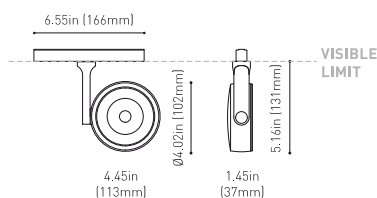

DIMENSIONS

ACCESSORIES

TRACK 48V OPTIONS

AWARDS

Name	SIX L 48V SHORT UL DIM 0/10V 34° 2700K NT
Reference	U3290120NT-S
Color	Textured black
Category	Track Lights

PRODUCT

Type	LED
Gross luminous flux	2850 Lm
Color temperature	2700 K
Chromatic stability	MacAdam Step 2
Color Rendering Index	CRI>90
Power	24.5 W
Efficacy	116 Lm/W
LED lifespan	L90B10>55.000h

LIGHT SOURCE

Lighting efficiency	90%
Delivered luminous flux	2565 Lm
Light beam angle	34°

LIGHTING FIXTURE | PHOTOMETRIC DATA

Power values of the system	27,00 W
Dimming	0-10V

LIGHTING FIXTURE | ELECTRICAL DATA

Environmental location	DAMP
Swivel angle	310°
Rotation angle	360°
Track type	Track 48V
Weight	1.18 lb 535 gr
Packaged weight	1.45 lb 660 gr
Packaging dimensions	8.58 x 7.68 x 2.44 in 218 x 195 x 62 mm
Materials	Aluminium - Polycarbonate

OTHER DATA

Six 48V is a family of spotlights for low voltage tracklight applications that stands out for its lightness and elegance. Available in L, M, S, and XS, its body; disk looking, rounded shaped, encloses an innovative combination of reflector and lens. The combined action of both, allows Six to direct light rays with the maximum uniformity in a very small distance that, at the same time, has made possible its differential design-reduced and minimalist-. In addition, Six can be freely articulated due to its airy arm which allows the spotlight to be orientated in any direction.