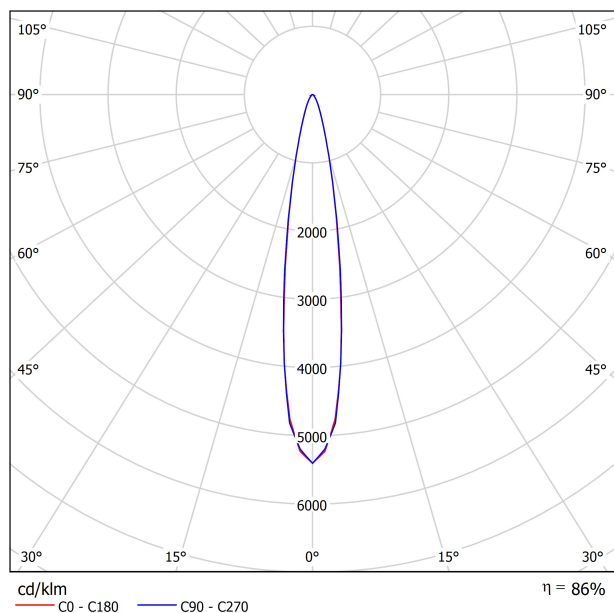

POLAR DIAGRAM