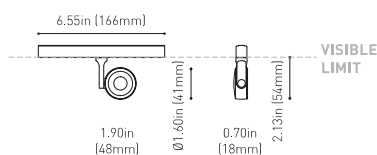

DIMENSIONS

ACCESSORIES

TRACK 48V OPTIONS

AWARDS

Name	SIX XS 48V SHORT UL DIM DALI 23° 3000K WTW
Reference	U3350221WTW-S
Color	Textured white - White track
Category	Track Lights

PRODUCT

Type	LED
Gross luminous flux	500 Lm
Color temperature	3000 K
Chromatic stability	MacAdam Step 2
Color Rendering Index	CRI>90
Power	4.5 W
Efficacy	111 Lm/W
LED lifespan	L90B10>55.000h

LIGHT SOURCE

Lighting efficiency	86%
Delivered luminous flux	430 Lm
Light beam angle	23°

LIGHTING FIXTURE | PHOTOMETRIC DATA

Power values of the system	5,00 W
Dimming	DALI

LIGHTING FIXTURE | ELECTRICAL DATA

Environmental location	DAMP
Swivel angle	310°
Rotation angle	360°
Track type	Track 48V
Weight	0.25 lb 112 gr
Packaged weight	0.35 lb 160 gr
Packaging dimensions	7.48x5.71x0.94 in 190x145x24 mm
Materials	Aluminium - Polycarbonate

OTHER DATA

Six 48V is a family of spotlights for low voltage tracklight applications that stands out for its lightness and elegance. Available in L, M, S, and XS, its body; disk looking, rounded shaped, encloses an innovative combination of reflector and lens. The combined action of both, allows Six to direct light rays with the maximum uniformity in a very small distance that, at the same time, has made possible its differential design-reduced and minimalist-. In addition, Six can be freely articulated due to its airy arm which allows the spotlight to be orientated in any direction.