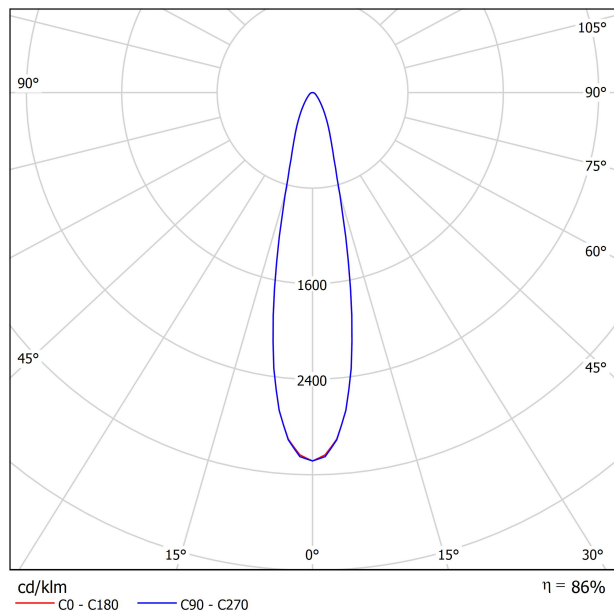

POLAR DIAGRAM