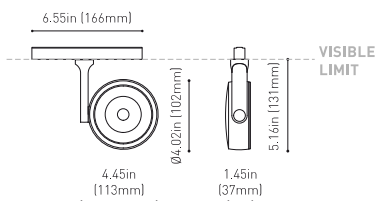

DIMENSIONS

ACCESSORIES

TRACK 48V OPTIONS

AWARDS

Name	SIX L 48V SHORT UL DIM 0/10V 17° 2700K WT
Reference	U3290110WT-S
Color	Textured white
Category	Track Lights

Type	LED
Gross luminous flux	2850 Lm
Color temperature	2700 K
Chromatic stability	MacAdam Step 2
Color Rendering Index	CRI>90
Power	24.5 W
Efficacy	116 Lm/W
LED lifespan	L90B10>55.000h

Lighting efficiency	93%
Delivered luminous flux	2651 Lm
Light beam angle	17°

Power values of the system	27,00 W
Dimming	0-10V

Environmental location	DAMP
Swivel angle	310°
Rotation angle	360°
Track type	Track 48V
Weight	1.18 lb 535 gr
Packaged weight	1.45 lb 660 gr
Packaging dimensions	8.58 x 7.68 x 2.44 in 218 x 195 x 62 mm
Materials	Aluminium - Polycarbonate

PRODUCT

LIGHT SOURCE

LIGHTING FIXTURE | PHOTOMETRIC DATA

LIGHTING FIXTURE | ELECTRICAL DATA

OTHER DATA

Six 48V is a family of spotlights for low voltage tracklight applications that stands out for its lightness and elegance. Available in L, M, S, and XS, its body; disk looking, rounded shaped, encloses an innovative combination of reflector and lens. The combined action of both, allows Six to direct light rays with the maximum uniformity in a very small distance that, at the same time, has made possible its differential design-reduced and minimalist-. In addition, Six can be freely articulated due to its airy arm which allows the spotlight to be orientated in any direction.