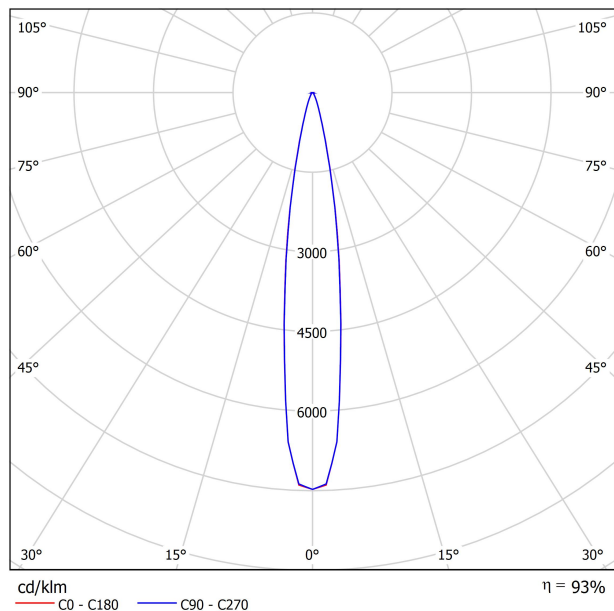

DIMENSIONS

ACCESSORIES

TRACK 48V OPTIONS

AWARDS

Name	SIX L 48V SHORT UL DIM 0/10V 17° 2700K WT
Reference	U3290110WT-S
Color	Textured white
Category	Track Lights

Type	LED
Gross luminous flux	2850 Lm
Color temperature	2700 K
Chromatic stability	MacAdam Step 2
Color Rendering Index	CRI>90
Power	24.5 W
Efficacy	116 Lm/W
LED lifespan	L90B10>55.000h

Lighting efficiency	93%
Delivered luminous flux	2651 Lm
Light beam angle	17°

Power values of the system	27,00 W
Dimming	0-10V

Environmental location	DAMP
Swivel angle	310°
Rotation angle	360°
Track type	Track 48V
Weight	1.18 lb 535 gr
Packaged weight	1.45 lb 660 gr
Packaging dimensions	8.58 x 7.68 x 2.44 in 218 x 195 x 62 mm
Materials	Aluminium - Polycarbonate

PRODUCT

LIGHT SOURCE

LIGHTING FIXTURE | PHOTOMETRIC DATA

LIGHTING FIXTURE | ELECTRICAL DATA

OTHER DATA

Six 48V is a family of spotlights for low voltage tracklight applications that stands out for its lightness and elegance. Available in L, M, S, and XS, its body; disk looking, rounded shaped, encloses an innovative combination of reflector and lens. The combined action of both, allows Six to direct light rays with the maximum uniformity in a very small distance that, at the same time, has made possible its differential design-reduced and minimalist-. In addition, Six can be freely articulated due to its airy arm which allows the spotlight to be orientated in any direction.

POLAR DIAGRAM

CONICAL DIAGRAM