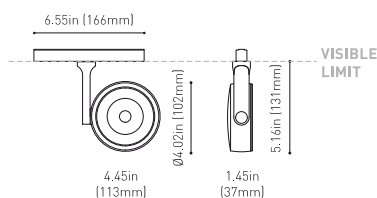

DIMENSIONS

ACCESSORIES

TRACK 48V OPTIONS

AWARDS

Name	SIX L 48V SHORT UL DIM 0/10V 34° 3000K WT
Reference	U3290121WT-S
Color	Textured white
Category	Track Lights

PRODUCT

Type	LED
Gross luminous flux	2950 Lm
Color temperature	3000 K
Chromatic stability	MacAdam Step 2
Color Rendering Index	CRI>90
Power	24.5 W
Efficacy	120 Lm/W
LED lifespan	L90B10>55.000h

LIGHT SOURCE

Lighting efficiency	90%
Delivered luminous flux	2655 Lm
Light beam angle	34°

LIGHTING FIXTURE | PHOTOMETRIC DATA

Power values of the system	27,00 W
Dimming	0-10V

LIGHTING FIXTURE | ELECTRICAL DATA

Environmental location	DAMP
Swivel angle	310°
Rotation angle	360°
Track type	Track 48V
Weight	1.18 lb 535 gr
Packaged weight	1.45 lb 660 gr
Packaging dimensions	8.58 x 7.68 x 2.44 in 218 x 195 x 62 mm
Materials	Aluminium - Polycarbonate

OTHER DATA

Six 48V is a family of spotlights for low voltage tracklight applications that stands out for its lightness and elegance. Available in L, M, S, and XS, its body; disk looking, rounded shaped, encloses an innovative combination of reflector and lens. The combined action of both, allows Six to direct light rays with the maximum uniformity in a very small distance that, at the same time, has made possible its differential design-reduced and minimalist-. In addition, Six can be freely articulated due to its airy arm which allows the spotlight to be orientated in any direction.