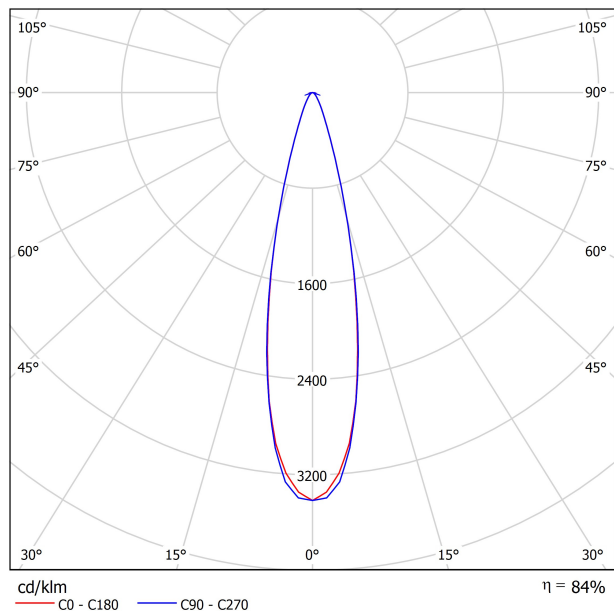

POLAR DIAGRAM