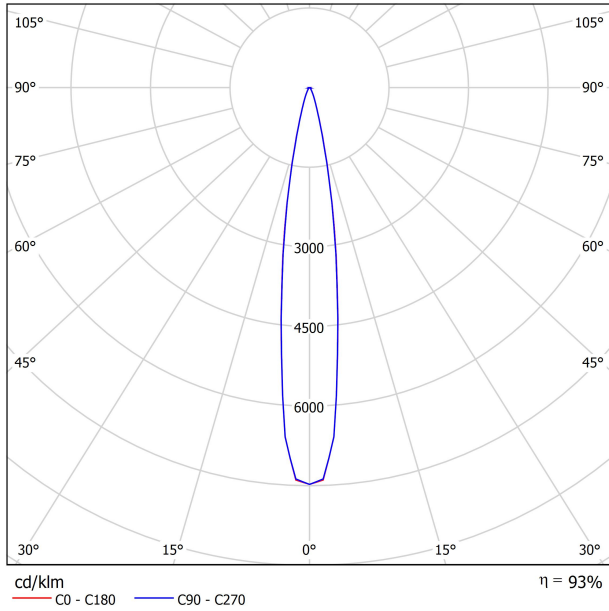

DIMENSIONS

ACCESORIES

TRACK 48V OPTIONS

AWARDS

Name	SIX L 48V SHORT UL DIM 0/10V 17° 3000K NTW
Reference	U3290111NTW-S
Color	Textured black - White track
Category	Track Lights

Type	LED
Gross luminous flux	2950 Lm
Color temperature	3000 K
Chromatic stability	MacAdam Step 2
Color Rendering Index	CRI>90
Power	24.5 W
Efficacy	120 Lm/W
LED lifespan	L90B10>55.000h

Lighting efficiency	93%
Delivered luminous flux	2744 Lm
Light beam angle	17°

Power values of the system	27,00 W
Dimming	0-10V

Environmental location	DAMP
Swivel angle	310°
Rotation angle	360°
Track type	Track 48V
Weight	1.18 lb 535 gr
Packaged weight	1.45 lb 660 gr
Packaging dimensions	8.58x7.68x2.44 in 218x195x62 mm
Materials	Aluminium - Polycarbonate

PRODUCT

LIGHT SOURCE

LIGHTING FIXTURE | PHOTOMETRIC DATA

LIGHTING FIXTURE | ELECTRICAL DATA

OTHER DATA

Six 48V is a family of spotlights for low voltage tracklight applications that stands out for its lightness and elegance. Available in L, M, S, and XS, its body; disk looking, rounded shaped, encloses an innovative combination of reflector and lens. The combined action of both, allows Six to direct light rays with the maximum uniformity in a very small distance that, at the same time, has made possible its differential design-reduced and minimalist-. In addition, Six can be freely articulated due to its airy arm which allows the spotlight to be orientated in any direction.

POLAR DIAGRAM

CONICAL DIAGRAM