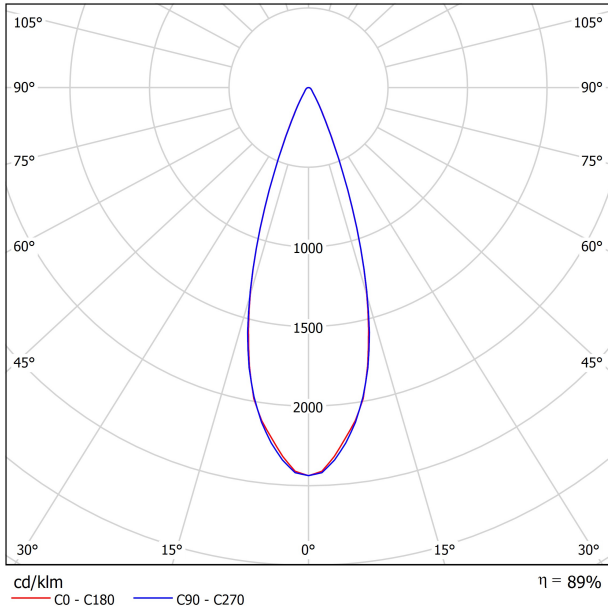

PRODUCT

| | |
|-----------------------|----------------|
| Type | LED |
| Gross luminous flux | 1140 Lm |
| Color temperature | 3000 K |
| Chromatic stability | MacAdam Step 2 |
| Color Rendering Index | CRI>90 |
| Power | 9 W |
| Efficacy | 127 Lm/W |
| LED lifespan | L80B10>60.000h |

LIGHT SOURCE

| | |
|-------------------------|---------|
| Lighting efficiency | 89% |
| Delivered luminous flux | 1015 Lm |
| Light beam angle | 34° |

LIGHTING FIXTURE | PHOTOMETRIC DATA

LIGHTING FIXTURE | ELECTRICAL DATA

| | |
|----------------------------|--------|
| Power values of the system | 8,50 W |
| Dimming | DALI |

OTHER DATA

| | |
|------------------------|-----------------------------------|
| Environmental location | DAMP |
| Swivel angle | 310° |
| Rotation angle | 360° |
| Track type | Track 48V |
| Weight | 0.36 lb 164 gr |
| Packaged weight | 0.46 lb 210 gr |
| Packaging dimensions | 7.48x5.71x0.94 in 190x145x24 mm |
| Materials | Aluminium - Polycarbonate |

POLAR DIAGRAM

CONICAL DIAGRAM