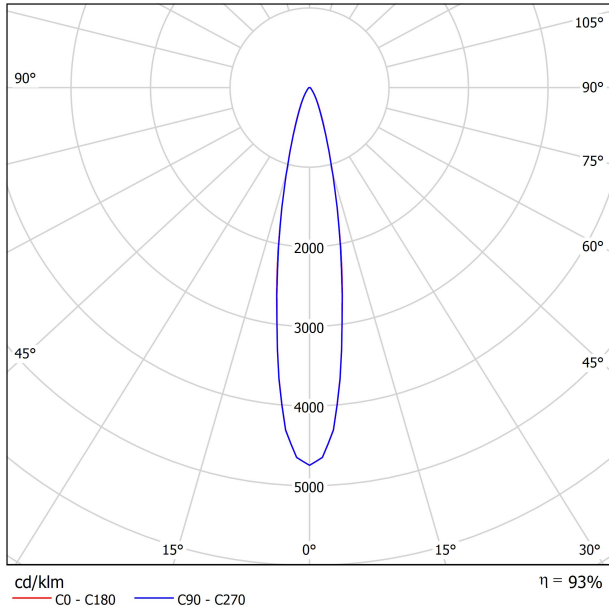

DIMENSIONS

ACCESORIES

TRACK 48V OPTIONS

AWARDS

Name	SIX M 48V SHORT UL DIM DALI 19° 4000K WTW
Reference	U3300212WTW-S
Color	Textured white - White track
Category	Track Lights

Type	LED
Gross luminous flux	2160 Lm
Color temperature	4000 K
Chromatic stability	MacAdam Step 2
Color Rendering Index	CRI>90
Power	17 W
Efficacy	127 Lm/W
LED lifespan	L90B10>55.000h

Lighting efficiency	93%
Delivered luminous flux	2009 Lm
Light beam angle	19°

Power values of the system	18,00 W
Dimming	DALI

Environmental location	DAMP
Swivel angle	310°
Rotation angle	360°
Track type	Track 48V
Weight	0.67 lb 303 gr
Packaged weight	0.83 lb 375 gr
Packaging dimensions	7.40x6.50x2.09 in 188x165x53 mm
Materials	Aluminium - Polycarbonate

POLAR DIAGRAM

CONICAL DIAGRAM